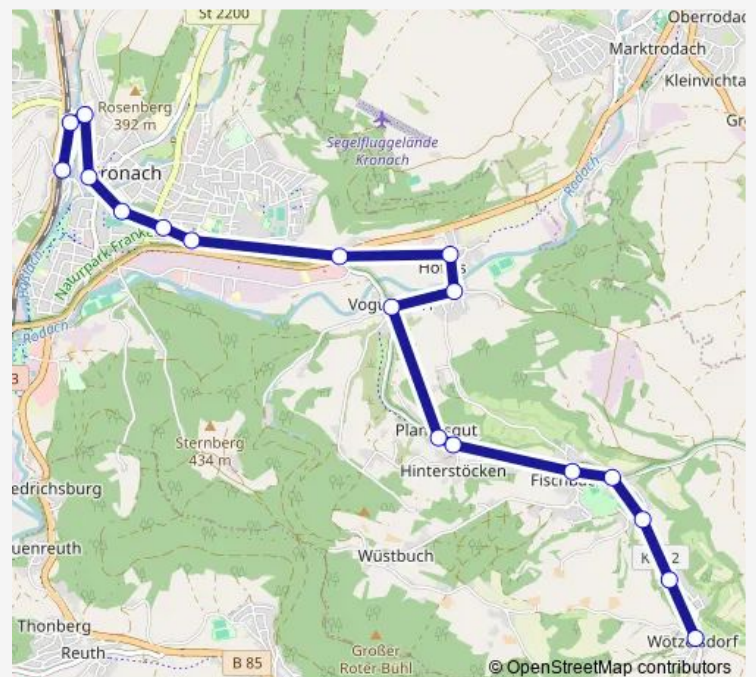

Wötzelsdorf Ortsmitte

Wötzelsdorf Nord

Tauschendorf

Fischbach Ost (b. Kronach)

Fischbach West (b. Kronach)

Kronach Grundschule

Route schedule

Fischbach Am Letten — Kronach Grundschule

Monday 07:20

Tuesday 07:20

Wednesday 07:20

Thursday 07:20

Friday 07:20

Saturday —

Sunday —

Route info

Direction: Fischbach Am Letten

Stops: 10

Trip Duration: 0 hour 30 min

Direction

Kronach Schulzentrum — Horlachen

8 stops

[Open route schedule](#)

Kronach Schulzentrum