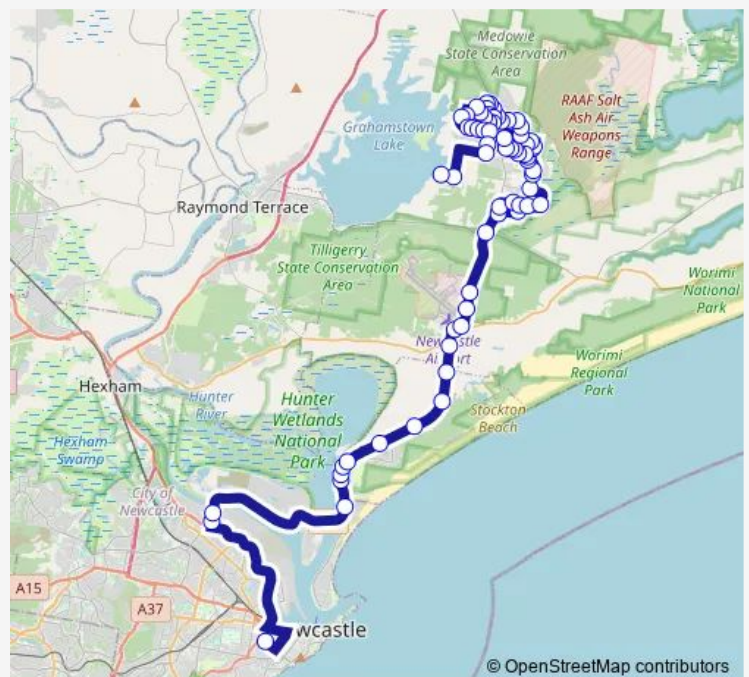

Raaf Base North Gate, Medowie Rd

Medowie Rd After Richardson Rd

South St Before Sylvan Av

Lakewood Dr At Sunningdale Cct

Sylvan Av Opp Eagle Cl

Route schedule

Newcastle High School, Parkway Av — Grahamstown Rd  
After Kedahla Cl

Monday 15:07

Tuesday 15:07

Wednesday 15:07

Thursday 15:07

Friday 15:07

Saturday —

Sunday —

Route info

Direction: Newcastle High School, Parkway Av

Stops: 69

Trip Duration: 1 hour 18 min

1652 — Newcastle HS to Medowie

45 Sylvan Av

Sylvan Av Before South St

South St At Potoroo Bvd

South St Opp Koala Cl

James Rd Opp Boyd Bvd

66 James Rd

James Rd Opp Windeyer Cl

Kindlebark Dr Opp Rosewood Dr

Kindlebark Dr At Tea Tree Dr

Laurina St After Kindlebark Dr

Laurina St Opp Le Mottee Cl

Laurina St At Hakea Pde