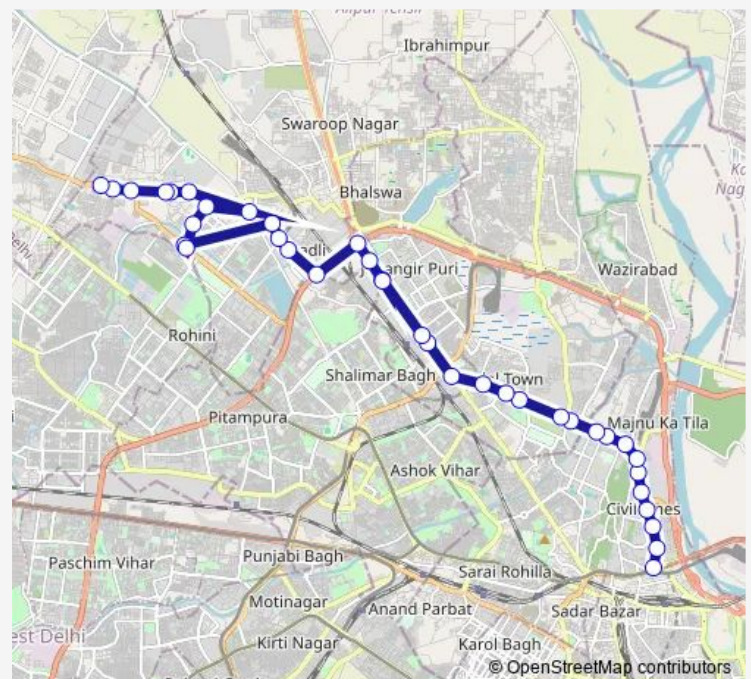

Jahangir Puri Metro Station

Jahangir Puri Crossing

GTK Depot

Route schedule

Isbt Nityanand Marg — Shahbad Dairy

Monday 07:59

Tuesday 07:59

Wednesday 07:59

Thursday 07:59

Friday 07:59

Saturday 07:59

Sunday 07:59

Route info

Direction: Isbt Nityanand Marg

Stops: 37

Trip Duration: 1 hour 25 min

■ 140up

BusMaps

Mukarba Chowk

Badli Crossing

Badli School

Rohini Sec 18 Block

Rohini Sec 18

Rohini Sec11 (Aggarwal Sabha)