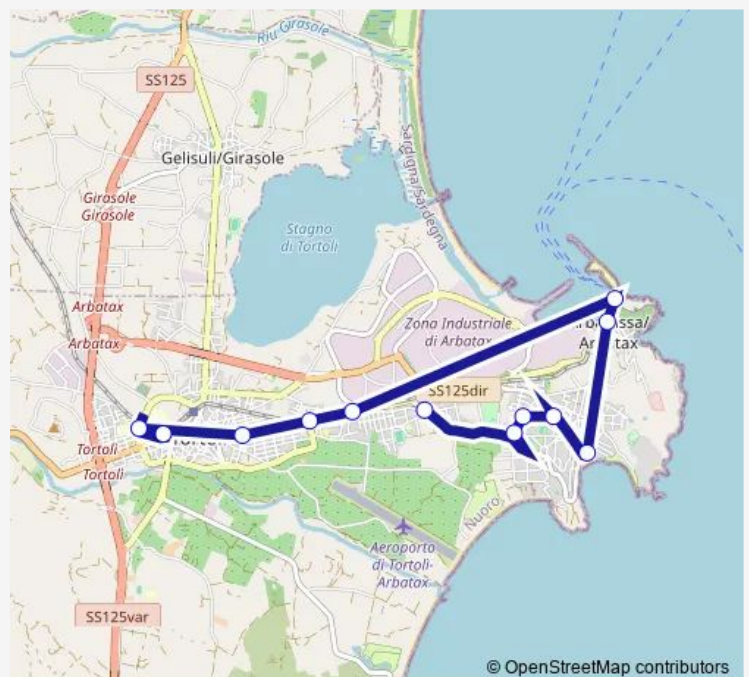

Porto Frailis VIA Foscolo-Spiaggia

Arbatax VIA Lungomare-Torre

Arbatax Porto

Tortoli' Fronte Case Gescal

Tortoli' ASL EX Pretura

Tortoli' VIA Monsignor Virgilio

Tortoli' Viale Santa Chiara

Tortoli' FRA Locci

Route schedule

Tortoli' IS Cogottis — Tortoli' FRA Locci

Monday	04:52-05:34
Tuesday	04:52-05:34
Wednesday	04:52-05:34
Thursday	04:52-05:34
Friday	04:52-05:34
Saturday	04:52-05:34
Sunday	—

Route info

Direction: Tortoli' IS Cogottis

Stops: 12

Trip Duration: 0 hour 23 min

© OpenStreetMap contributors

Direction

Nuoro Stazione Arst — Tortoli' FRA Locci

38 stops

[Open route schedule](#)

Nuoro Stazione Arst

Route info

Direction: Tortoli' FRA Locci

Stops: 36

Trip Duration: 2 hour 43 min

SP 46 Loc. Suvegliu

SP 46 Ristorante IL Grifone

Ponte Cancedda

Oliena VIA Galiani Fr.76