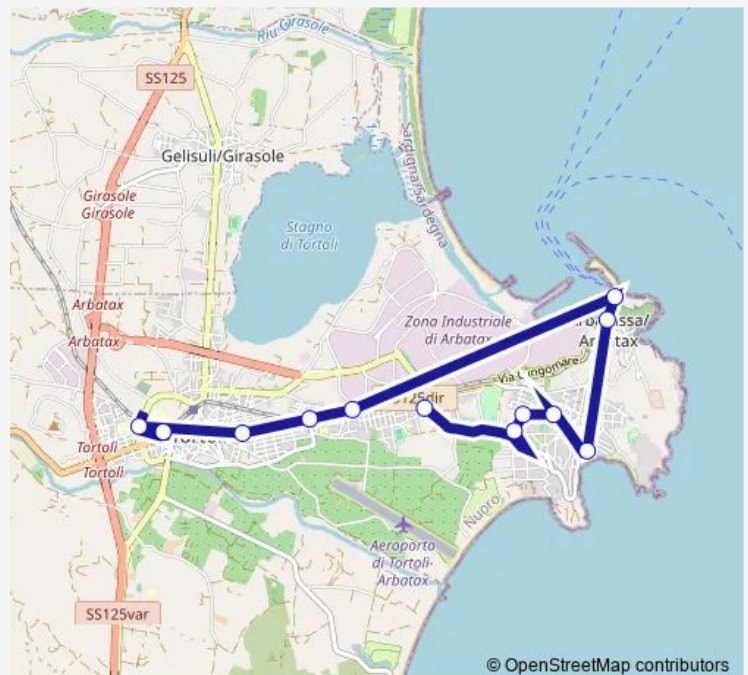

Porto Frailis VIA Foscolo-Spiaggia

Arbatax VIA Lungomare-Torre

Arbatax Porto

Tortoli' Fronte Case Gescal

Tortoli' ASL EX Pretura

Tortoli' VIA Monsignor Virgilio

Tortoli' Viale Santa Chiara

Tortoli' FRA Locci

Route schedule

Tortoli' IS Cogottis — Tortoli' FRA Locci

Monday 04:52-05:34

Tuesday 04:52-05:34

Wednesday 04:52-05:34

Thursday 04:52-05:34

Friday 04:52-05:34

Saturday 04:52-05:34

Sunday —

Route info

Direction: Tortoli' IS Cogottis

Stops: 12

Trip Duration: 0 hour 23 min

© OpenStreetMap contributors

Direction

Nuoro Stazione Arst — Tortoli' FRA Locci

Wednesday 05:15

Thursday 05:15

Friday 05:15

Saturday 05:15

Sunday —

Route info

Direction: Tortoli' FRA Locci

Stops: 36