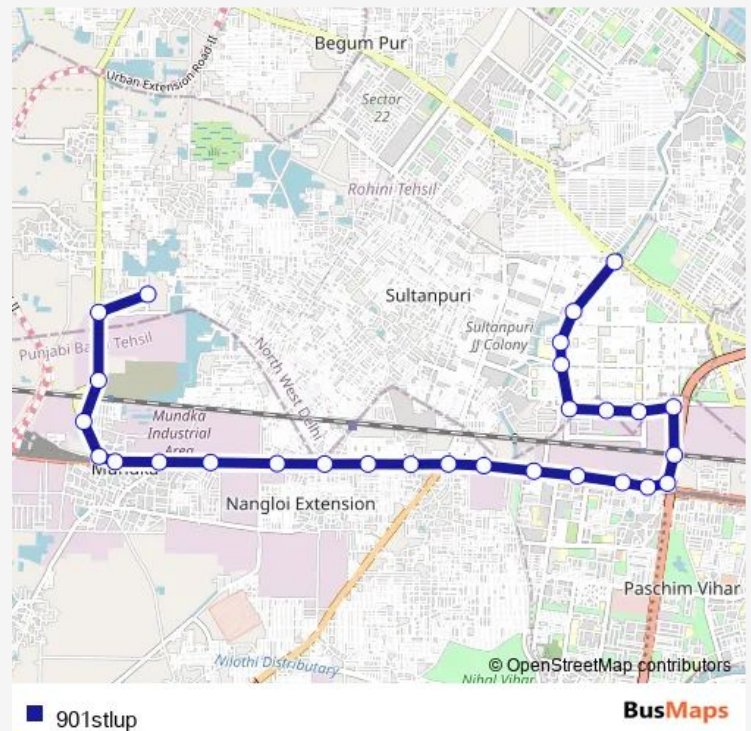

Bus 901stlup

[Go to website](#)

Direction

Rani Khara Depot li — Mangol Puri Y Block

28 stops

[Open route schedule](#)

Rani Khara Depot li

Rani Khara Depot Crossing

Peera Garhi Chowk

Peeragarhi Chowk Flyover

B-Block Mangolpuri

Route schedule

Rani Khara Depot li — Mangol Puri Y Block

Monday 07:34-21:34

Tuesday 07:34-21:34

Wednesday 07:34-21:34

Thursday 07:34-21:34

Friday 07:34-21:34

Saturday 07:34-21:34

Sunday 07:34-21:34

Route info

Direction: Rani Khara Depot li

Stops: 28

Trip Duration: 0 hour 51 min

Q Block Mangolpuri

Durlabh Nath Vatika Mangol Puri

T Block Mangol Puri

Mangol Puri S Block

Mangolpuri K Block (Sanjay Gandhi Hospital)

Mangol Puri J Block

Mangol Puri Y Block

901stlup Bus time schedules and route maps are available in an offline PDF at busmaps.com. Use the busmaps.com website to see live bus times, train schedule or subway schedule, and step-by-step directions for all public transit in New Delhi