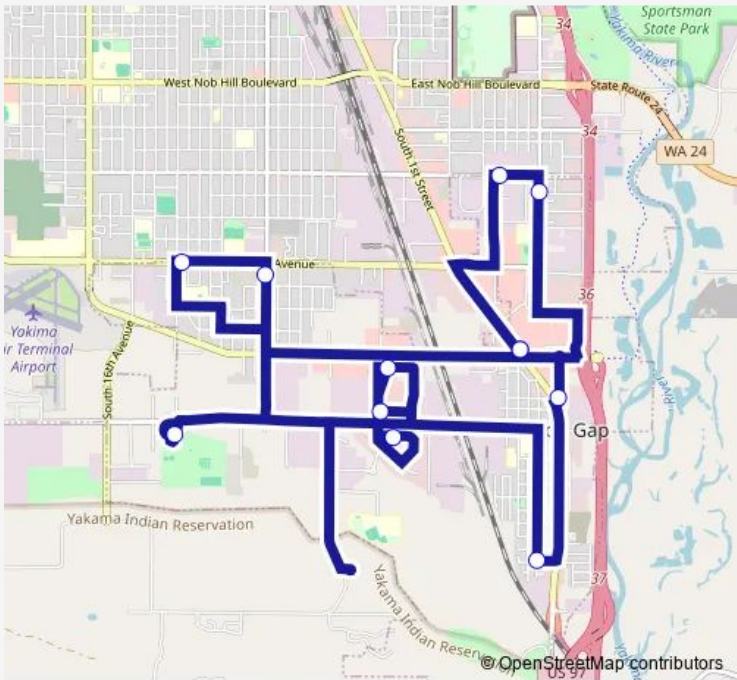

[Go to website](#)

Direction
 Valley Mall — Valley Mall
 12 stops
[Open route schedule](#)

- Valley Mall
- S 14th St & E Mead Ave
- S 18th St & Carey St
- S 3rd Ave & W Washington Ave
- W Washington Ave and S 10th Ave
- Ahtanum Youth Activities Park
- Yakima County Health District/Business Park
- Winco (2425 Longfibre Rd)
- Alder St & Longfibre Rd
- S 2nd St & W Washington St
- Washington Department of Transportation
- Valley Mall

Route schedule
 Valley Mall — Valley Mall

Monday	06:45-18:38
Tuesday	06:45-18:38
Wednesday	06:45-18:38
Thursday	06:45-18:38
Friday	06:45-18:38
Saturday	—
Sunday	—

Route info
 Direction: Valley Mall
 Stops: 12
 Trip Duration: 1 hour 2 min

The schedule is provided in the local timezone. Times with "(+1)" indicate departures on the next day.

PDF file created on 2025-02-26

2024 BusMaps.com - All Rights Reserved