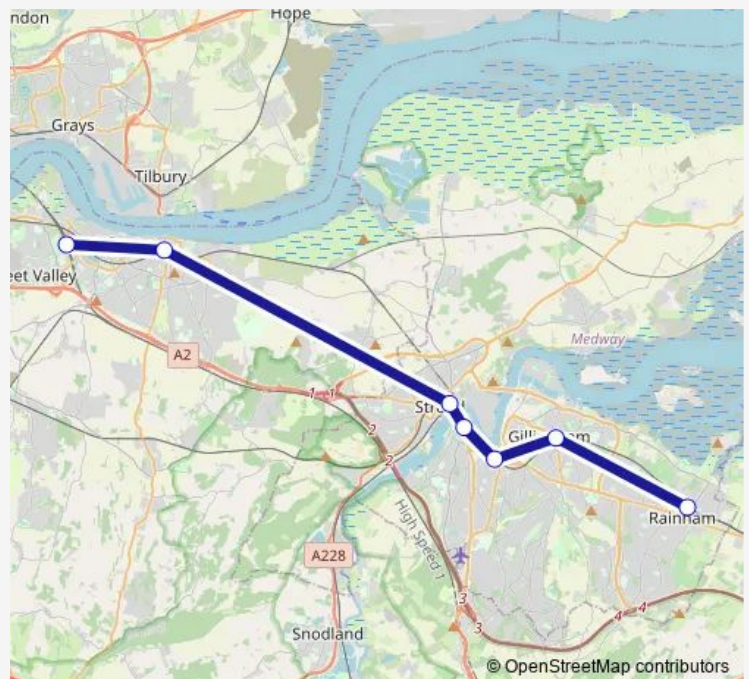

Rail Replacement Bus Service Se:Ebd->Rai SE replacement bus service from EBD to Rai

[Go to website](#)

Direction

Ebbsfleet International — Rainham (Kent)

7 stops

[Open route schedule](#)

Ebbsfleet International

Gravesend

Strood

Rochester

Chatham

Gillingham (Kent)

Rainham (Kent)

Route schedule

Ebbsfleet International — Rainham (Kent)

Route info

Direction: Ebbsfleet International

Stops: 7

Trip Duration: 1 hour 23 min

■ Se:Ebd->Rai — SE replacement bus service from EBD to Rai **BusMaps**

Se:Ebd->Rai Rail Replacement Bus Service time schedules and route maps are available in an offline PDF at busmaps.com. Use the busmaps.com website to see live bus times, train schedule or subway schedule, and step-by-step directions for all public transit in Rochester