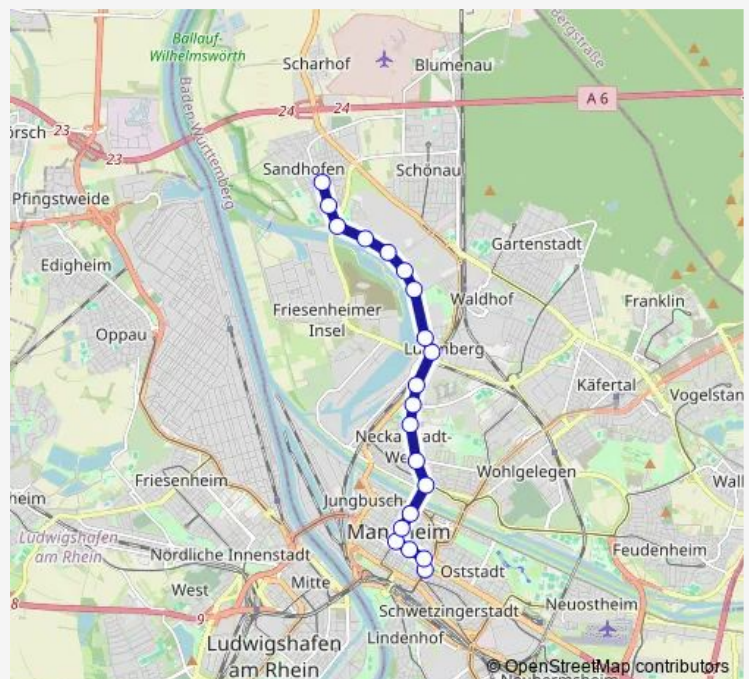

Tuesday 05:58

Wednesday 05:58

Thursday 05:58

Friday 05:58

Saturday —

Sunday —

Route info

Direction: MA Hauptbahnhof

Stops: 21

Trip Duration: 0 hour 29 min

3 — MA Rheingoldhalle - Neckarau West - Lindenhof - MA Hbf - Wasserturm - Paradeplatz - Luzenberg - MA...

Direction

MA Hauptbahnhof — Sandhofen

20 stops

[Open route schedule](#)

Saturday

—

Sunday

—

Route info

Direction: MA Hauptbahnhof

Stops: 20

Trip Duration: 0 hour 26 min

Sunday —

Route info

Direction: Kunsthalle

Stops: 20

Trip Duration: 0 hour 27 min

3 Tram time schedules and route maps are available in an offline PDF at busmaps.com. Use the busmaps.com website to see live bus times, train schedule or subway schedule, and step-by-step directions for all public transit in Mannheim