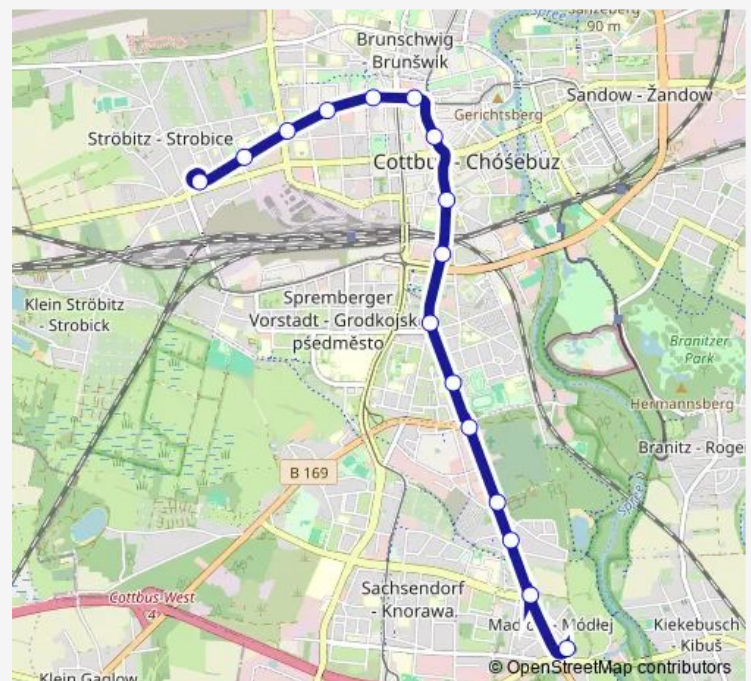

### Route schedule

Cottbus, Ströbitz — Cottbus, Betriebshof Schmallwitz

Monday 18:18-20:45

Tuesday 18:18-20:45

Wednesday 18:18-20:45

Thursday 18:18-20:45

Friday 18:18-20:45

Saturday 20:30

### Route info

Direction: Cottbus, Ströbitz

Stops: 15

Trip Duration: 0 hour 21 min