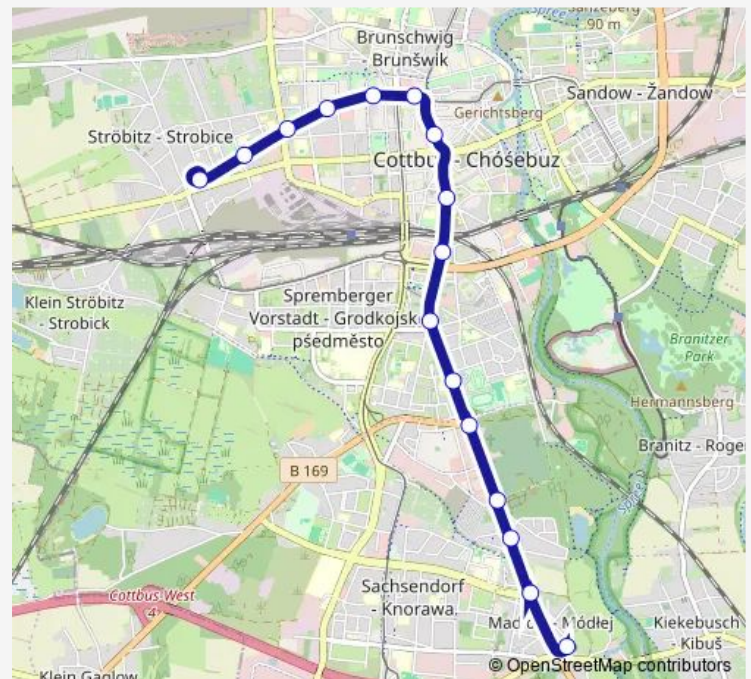

Tuesday 18:18-20:45

Wednesday 18:18-20:45

Thursday 18:18-20:45

Friday 18:18-20:45

Saturday 20:30

Sunday 20:30

Route info

Direction: Cottbus, Ströbitz

Stops: 15

Trip Duration: 0 hour 21 min

Direction

Cottbus, Hermann-Löns-Str. — Cottbus, Betriebshof Schmallwitz

15 stops

[Open route schedule](#)

Cottbus, Hermann-Löns-Str.

Cottbus, Sportzentrum