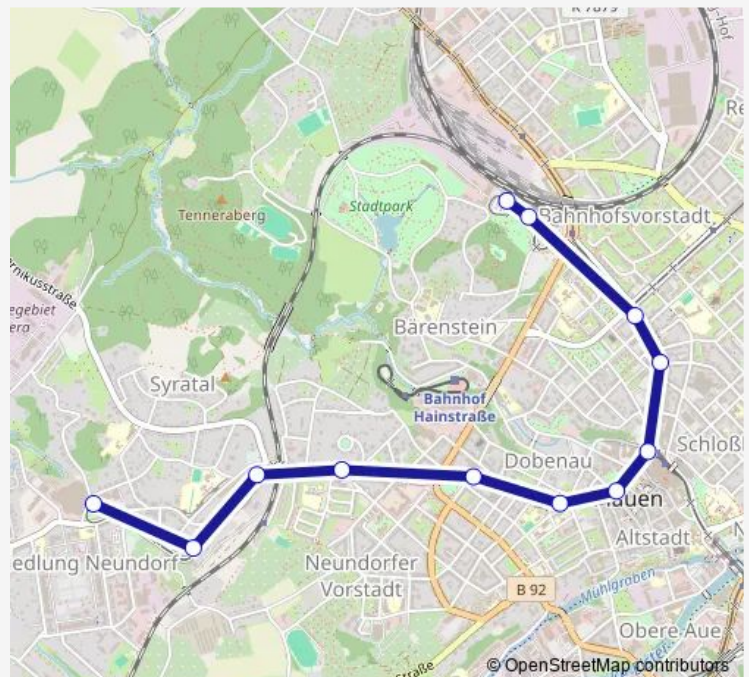

### Route schedule

Plauen, Waldfrieden — Plauen, Neundorf

|           |             |
|-----------|-------------|
| Monday    | 03:26       |
| Tuesday   | 03:26       |
| Wednesday | 03:26       |
| Thursday  | 03:26       |
| Friday    | 03:26       |
| Saturday  | 05:07-05:32 |
| Sunday    | 07:43-08:13 |

### Route info

Direction: Plauen, Waldfrieden

Stops: 16

Trip Duration: 0 hour 22 min

## Direction

Plauen, Waldfrieden — Plauen, ob. Bahnhof/Stadtpark

13 stops

[Open route schedule](#)

Plauen, Waldfrieden

Plauen, Dr.-Karl-Gelbke-Straße

Plauen, Anton-Kraus-Straße

Plauen, Carl von Ossietzky-Weg