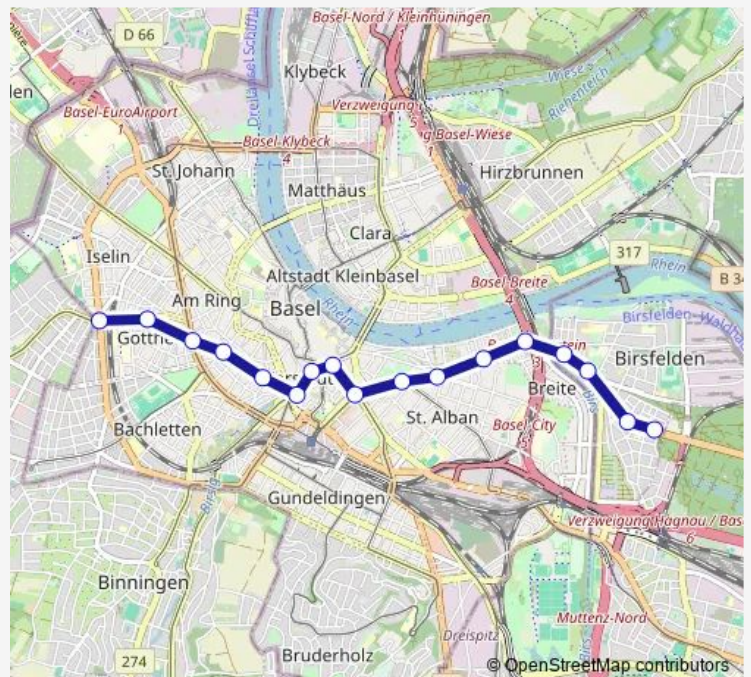

Direction

Basel, Morgartenring — Birsfelden, Hard

16 stops

[Open route schedule](#)

- Basel, Morgartenring
- Basel, Allschwilerplatz
- Basel, Brausebad
- Basel, Schützenhaus
- Basel, Zoo Bachletten
- Basel, Markthalle
- Basel, Bahnhof Sbb
- Basel, Aeschenplatz
- Basel, Hardstrasse
- Basel, St. Alban-Tor
- Basel, Waldenburgerstrasse
- Basel, Breite
- Birsfelden, Bären
- Birsfelden, Schulstrasse
- Birsfelden, Salinenstrasse
- Birsfelden, Hard

Route schedule

Basel, Morgartenring — Birsfelden, Hard

Monday	04:44
Tuesday	04:44
Wednesday	04:44
Thursday	04:44
Friday	04:44
Saturday	—
Sunday	—

Route info

Direction: Basel, Morgartenring

Stops: 16

Trip Duration: 0 hour 21 min

Direction

Birsfelden, Hard — Basel, Morgartenring

17 stops

[Open route schedule](#)

Birsfelden, Hard

Birsfelden, Salinenstrasse

Birsfelden, Schulstrasse

Birsfelden, Bären

Friday 05:26-10:43

Saturday —

Sunday 10:43

Route info

Direction: Basel, Morgartenring

Stops: 17

Trip Duration: 0 hour 23 min

Direction