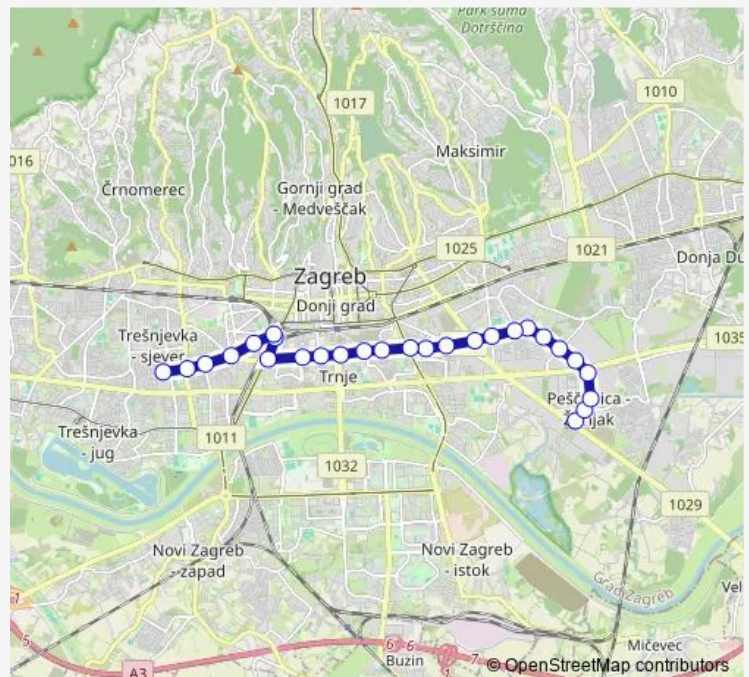

Sveučilišna al.

Zagrepčanka

Studentski centar

Route schedule

Savišće — Ljubljana

Monday	04:50-00:16 ⁺¹
Tuesday	04:50-00:16 ⁺¹
Wednesday	04:50-00:16 ⁺¹
Thursday	04:50-00:16 ⁺¹
Friday	04:50-00:16 ⁺¹
Saturday	04:50-00:16 ⁺¹
Sunday	—

Route info

Direction: Savišće

Stops: 27

Trip Duration: 0 hour 46 min

3 — Ljubljana -Savišće

Tehnički muzej

Badalićeva

Trešnjevački trg

Nehajska

Selska

Ljubljana

Direction

Ljubljana — Savišće

28 stops

[Open route schedule](#)

Ljubljana

Sunday —

Route info

Direction: Ljubljana

Stops: 28

Trip Duration: 0 hour 42 min

Munja

Zg. transporti

Savišće