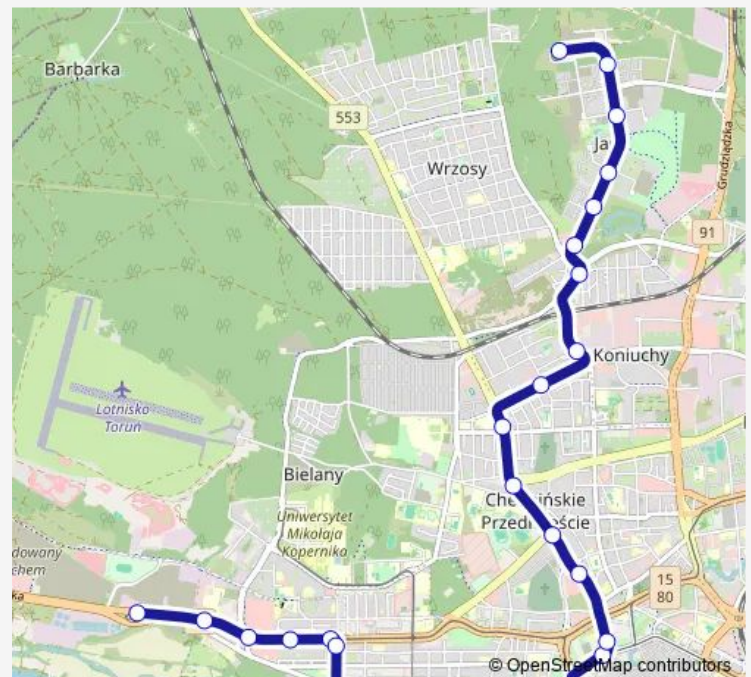

Saturday 04:51-22:39

Sunday 04:51-22:39

Route info

Direction: Heweliusza

Stops: 24

Trip Duration: 0 hour 34 min

Plac Skalskiego

Szosa Bydgoska

Motoarena

Direction

Motoarena — Heweliusza

26 stops

[Open route schedule](#)

Motoarena

Szosa Bydgoska

Plac Skalskiego

Monday 04:16-22:05

Tuesday 04:16-22:05

Wednesday 04:16-22:05

Thursday 04:16-22:05

Friday 04:16-22:05

Saturday 04:16-22:05

Sunday 04:16-22:05

Route info