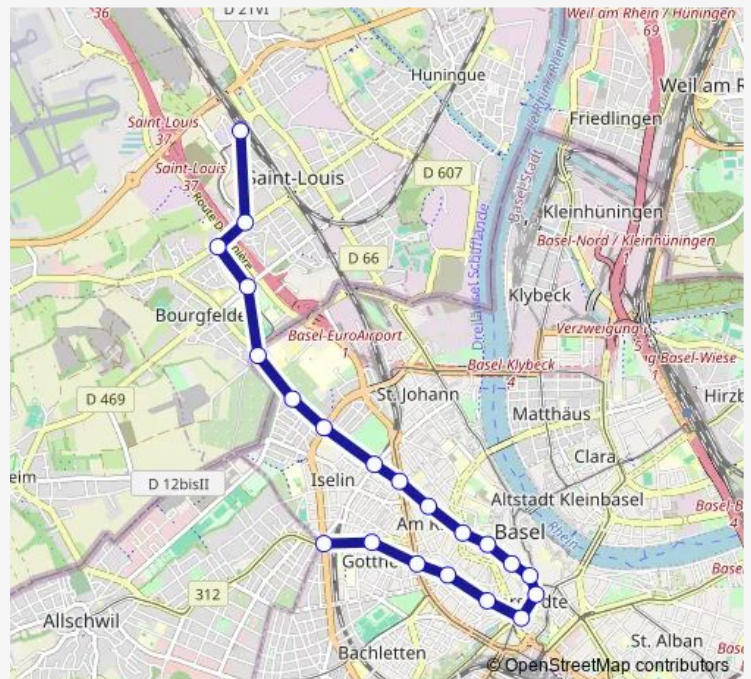

Tram 3 T 3

[Go to website](#)

Direction

Basel, Morgartenring — St-Louis, Gare de Saint-Louis

21 stops

[Open route schedule](#)

- Basel, Morgartenring
- Basel, Allschwilerplatz
- Basel, Brausebad
- Basel, Schützenmattstrasse
- Basel, Holbeinstrasse
- Basel, Heuwaage
- Basel, Theater
- Basel, Barfüsserplatz
- Basel, Musik-Akademie
- Basel, Universität
- Basel, Spalentor
- Basel, Pilgerstrasse
- Basel, Burgfelderplatz
- Basel, Strassburgerallee
- Basel, Felix Platter-Spital
- Basel, Waldighoferstrasse
- Basel, Burgfelderhof
- St-Louis, Saint-Exupéry
- St-Louis, Place Mermoz
- St-Louis, Soleil
- St-Louis, Gare de Saint-Louis

Route schedule

Basel, Morgartenring — St-Louis, Gare de Saint-Louis

Monday	04:27
Tuesday	04:27
Wednesday	04:27
Thursday	04:27
Friday	04:27
Saturday	—
Sunday	—

Route info

Direction: Basel, Morgartenring

Stops: 21

Trip Duration: 0 hour 30 min

3 — T 3

Direction

Basel, Morgartenring — St-Louis, Gare de Saint-Louis

21 stops

[Open route schedule](#)

Basel, Morgartenring

Basel, Allschwilerplatz

Thursday 05:01

Friday 05:01

Saturday —

Sunday —

Route info

Direction: Basel, Morgartenring

Stops: 21

Trip Duration: 0 hour 30 min