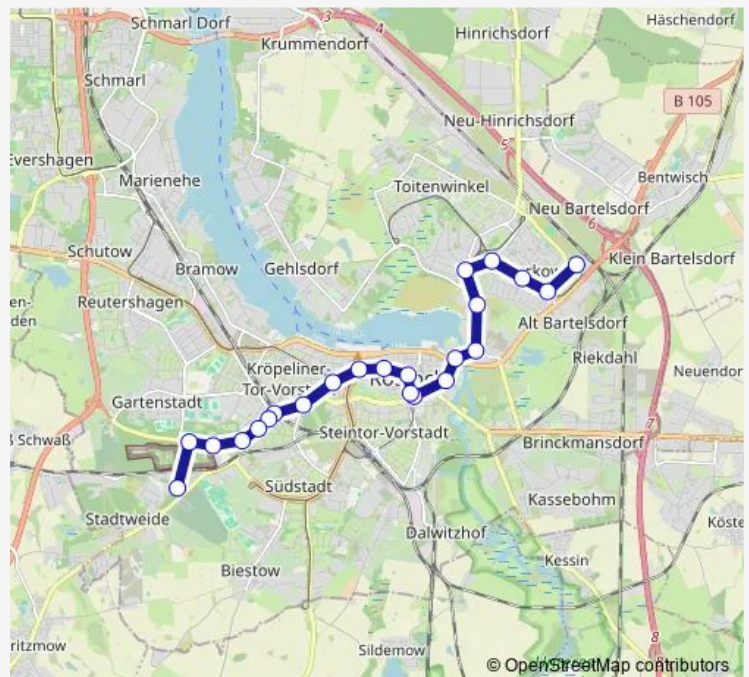

Monday 03:38-04:08

Tuesday 03:45-06:40

Wednesday 03:45-07:39

Thursday 03:38-04:08

Friday 03:38-04:08

Saturday 05:38-06:40

Sunday 07:09-10:27

Route info

Direction:

Stops: 0

Trip Duration: – min

Direction

Rostock Dierkower Allee — Rostock, Neuer Friedhof

23 stops

[Open route schedule](#)

Rostock Dierkower Allee

Rostock, Katerweg

Rostock, Dierkow-Zentrum

Rostock, Lorenzstraße

Rostock Dierkower Kreuz

Rostock, Dierkower Damm

Rostock, Petridamm

Rostock Stadthafen

Rostock, Gerberbruch

Direction: Rostock Dierkower Allee

Stops: 23

Trip Duration: 0 hour 35 min

Direction

Rostock, Neuer Friedhof — Rostock Heinrich-Schütz-Str

14 stops

[Open route schedule](#)

Rostock, Neuer Friedhof