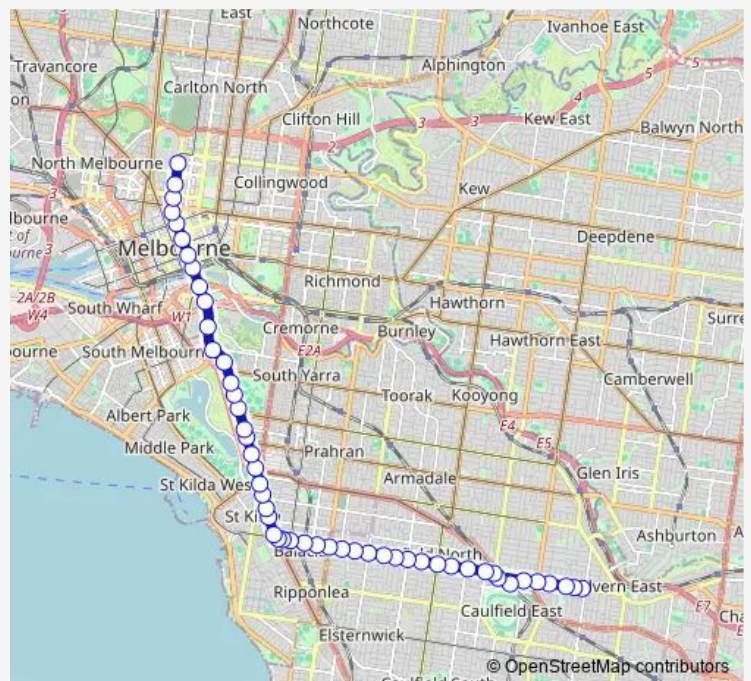

Tram 3 Melbourne University - East Malvern

[Go to website](#)

Direction

1-Melbourne University/Swanston St (Carlton) — 64-Darling Rd/Waverley Rd (Malvern East)

52 stops

[Open route schedule](#)

- 1-Melbourne University/Swanston St (Carlton)
- 3-Lincoln Square/Swanston St (Carlton)
- 4-Queensberry St/Swanston St (Carlton)
- 7-Rmit University/Swanston St (Melbourne City)
- 8-Melbourne Central Station/Swanston St (Melbourne City)
- 10-Bourke Street Mall/Swanston St (Melbourne City)
- 11-City Square/Swanston St (Melbourne City)
- 13-Federation Square/Swanston St (Melbourne City)
- 14-Arts Precinct/St Kilda Rd (Southbank)
- 17-Grant St-Police Memorial/St Kilda Rd (Southbank)
- 17-Grant St-Police Memorial/St Kilda Rd (Southbank)
- 19-Shrine of Remembrance/St Kilda Rd (Melbourne City)
- 20-Anzac Station/St Kilda Rd (Melbourne City)
- 22-Toorak Rd/St Kilda Rd (Melbourne City)
- 23-Arthur St/St Kilda Rd (Melbourne City)
- 24-Leopold St/St Kilda Rd (South Melbourne)
- 25-Commercial Rd/St Kilda Rd (South Melbourne)
- 26-Moubray St/St Kilda Rd (South Melbourne)
- 27-High St/St Kilda Rd (South Melbourne)
- 29-Union St/St Kilda Rd (St Kilda)

Route schedule

1-Melbourne University/Swanston St (Carlton) — 64-Darling Rd/Waverley Rd (Malvern East)

Monday	06:10-00:15 ⁺¹
Tuesday	06:10-00:15 ⁺¹
Wednesday	06:10-00:15 ⁺¹
Thursday	06:10-00:15 ⁺¹
Friday	06:10-01:17 ⁺¹
Saturday	06:23-01:08 ⁺¹
Sunday	06:10-00:02 ⁺¹

Route info

Direction: 1-Melbourne University/Swanston St (Carlton)

Stops: 52

Trip Duration: 0 hour 58 min

3 — Melbourne University - East Malvern **BusMaps**

30-St Kilda Junction/St Kilda Rd (St Kilda)

31-Barkly St/St Kilda Rd (St Kilda)

38-Balaclava Station/Carlisle St (Balaclava)

39-Orange Gr/Carlisle St (Balaclava)

40-Hotham St/Carlisle St (Balaclava)

41-Empress Rd/Balaclava Rd (St Kilda East)

42-Sidwell Ave/Balaclava Rd (Caulfield North)