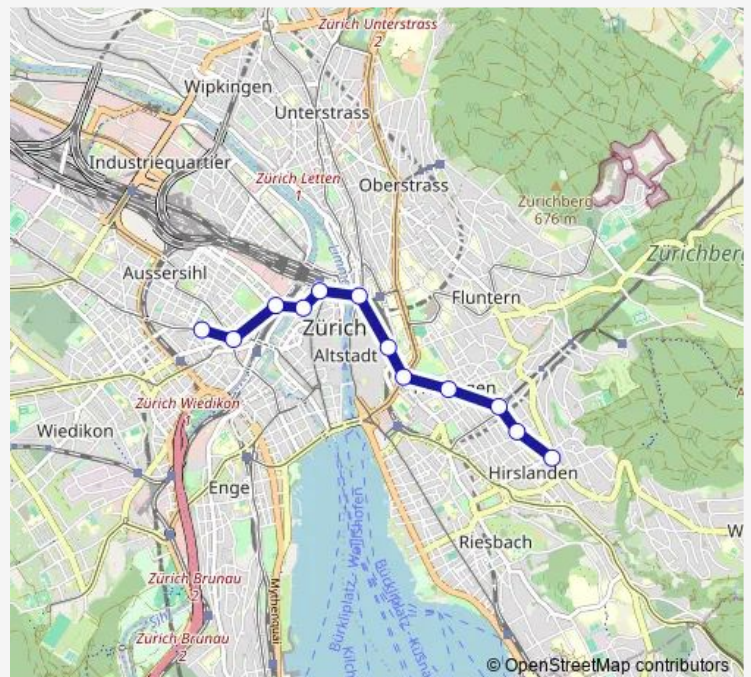

Direction

Zürich, Bezirksgebäude — Zürich, Klusplatz

12 stops

[Open route schedule](#)

Zürich, Bezirksgebäude

Zürich, Stauffacher

Zürich, Sihlpost/Hb

Zürich, Löwenplatz

Route schedule

Zürich, Bezirksgebäude — Zürich, Klusplatz

| | |
|-----------|-------|
| Monday | 09:38 |
| Tuesday | — |
| Wednesday | — |
| Thursday | 09:38 |
| Friday | 09:38 |
| Saturday | — |
| Sunday | 09:38 |

Route info

Direction: Zürich, Bezirksgebäude

Stops: 12

Trip Duration: 0 hour 16 min

Direction

Zürich, Bezirksgebäude — Zürich, Klusplatz

12 stops

[Open route schedule](#)

Route info

Direction: Zürich, Bezirksgebäude

Stops: 12

Trip Duration: 0 hour 17 min

3 Tram time schedules and route maps are available in an offline PDF at busmaps.com. Use the busmaps.com website to see live bus times, train schedule or subway schedule, and step-by-step directions for all public transit in Zurich