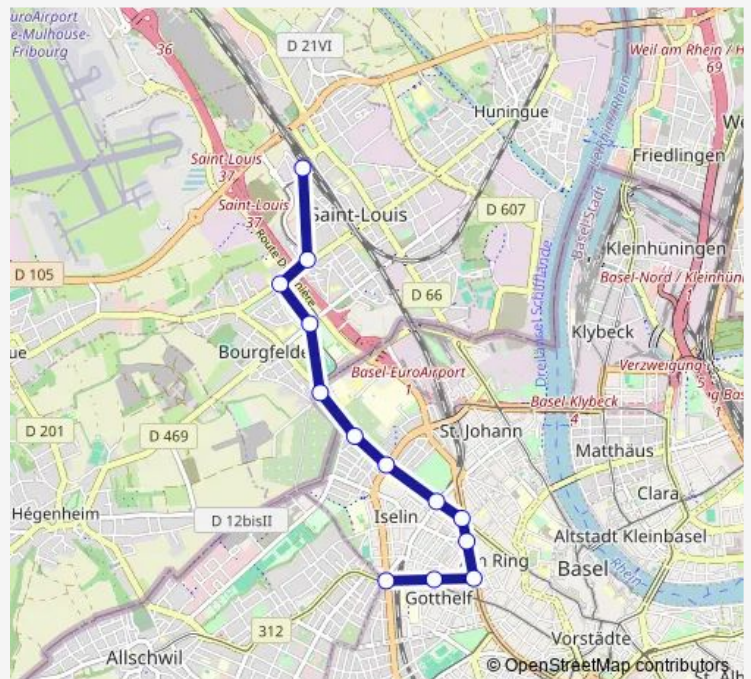

Basel, Burgfelderhof

Basel, Waldighoferstrasse

Basel, Felix Platter-Spital

Basel, Strassburgerallee

Basel, Burgfelderplatz

Basel, Hegenheimerstrasse

Basel, Birmannsgasse

Basel, Allschwilerplatz

### Route schedule

St-Louis, Gare de Saint-Louis — Basel, Morgartenring

Monday	24:06-00:36 <sup>+1</sup>
Tuesday	24:06-00:36 <sup>+1</sup>
Wednesday	24:06-00:36 <sup>+1</sup>
Thursday	24:06-01:37 <sup>+1</sup>
Friday	24:06-01:37 <sup>+1</sup>
Saturday	25:36 <sup>+1</sup>
Sunday	24:06-00:36 <sup>+1</sup>

### Route info

Direction: St-Louis, Gare de Saint-Louis

Stops: 13

Trip Duration: 0 hour 21 min

## Direction

Basel, Morgartenring — St-Louis, Gare de Saint-Louis

13 stops

[Open route schedule](#)

Basel, Morgartenring

Basel, Allschwilerplatz

Basel, Birmannsgasse

Basel, Hegenheimerstrasse