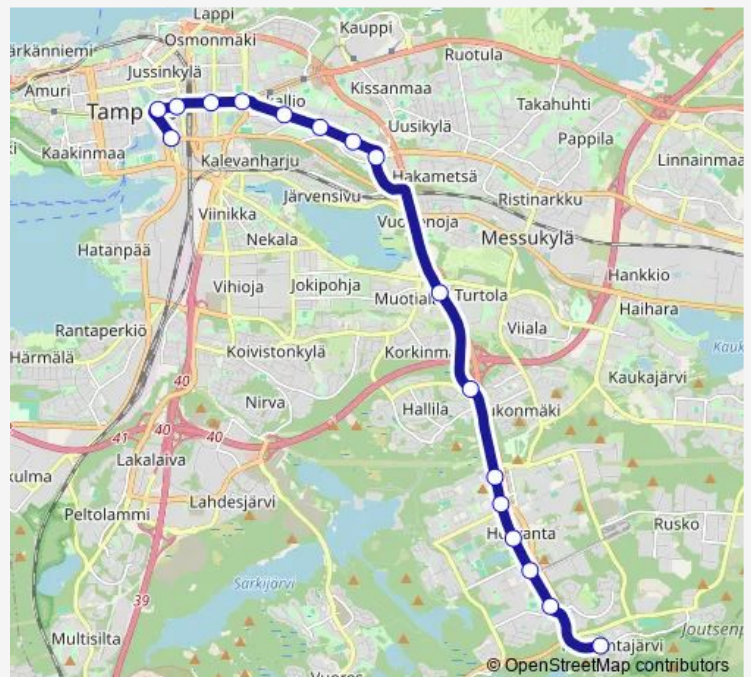

Kalevanrinne B

Hakametsä B

Turtola B

Route schedule

Pyhällönpuisto B — Hervantajärvi B

Monday 16:49-23:28

Tuesday 16:49-23:28

Wednesday 16:49-23:28

Thursday 16:49-23:51

Friday 23:58

Saturday 20:02-00:21⁺¹

Sunday 19:21-20:06

Route info

Direction: Pyhällönpuisto B

Stops: 28

Trip Duration: 0 hour 47 min