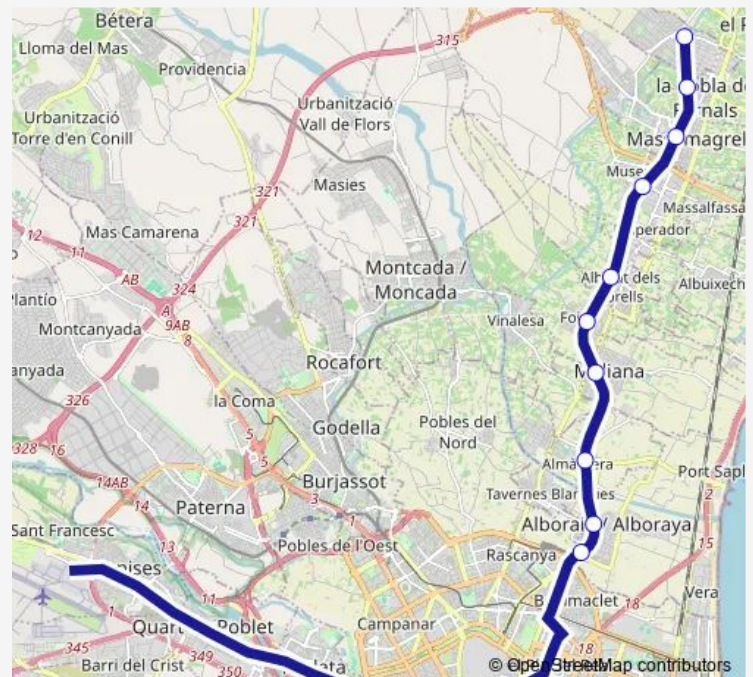

Tram 3 3 - La Pobla de Farnals - Alboraya Palmaret

[Go to website](#)

Direction

undefined — undefined

0 stops

[Open route schedule](#)

Route schedule

undefined — undefined

Monday	05:19
Tuesday	05:19
Wednesday	05:19
Thursday	05:19
Friday	05:19
Saturday	05:19
Sunday	—

Route info

Direction:

Stops: 0

Trip Duration: — min

3 Tram time schedules and route maps are available in an offline PDF at busmaps.com. Use the busmaps.com website to see live bus times, train schedule or subway schedule, and step-by-step directions for all public transit in Massamagrell

The schedule is provided in the local timezone. Times with "(+1)" indicate departures on the next day.

PDF file created on 2024-12-20

2024 BusMaps.com - All Rights Reserved