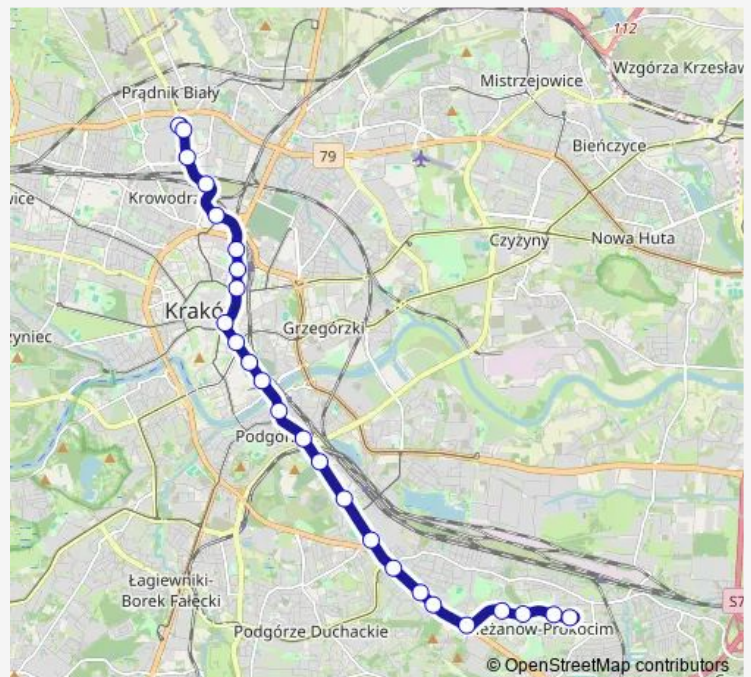

Friday 04:34-23:09

Saturday 05:05-23:05

Sunday 05:03-23:05

**Route info**

Direction: Krowdrza Górka P+R

Stops: 25

Trip Duration: 0 hour 40 min

Teligi