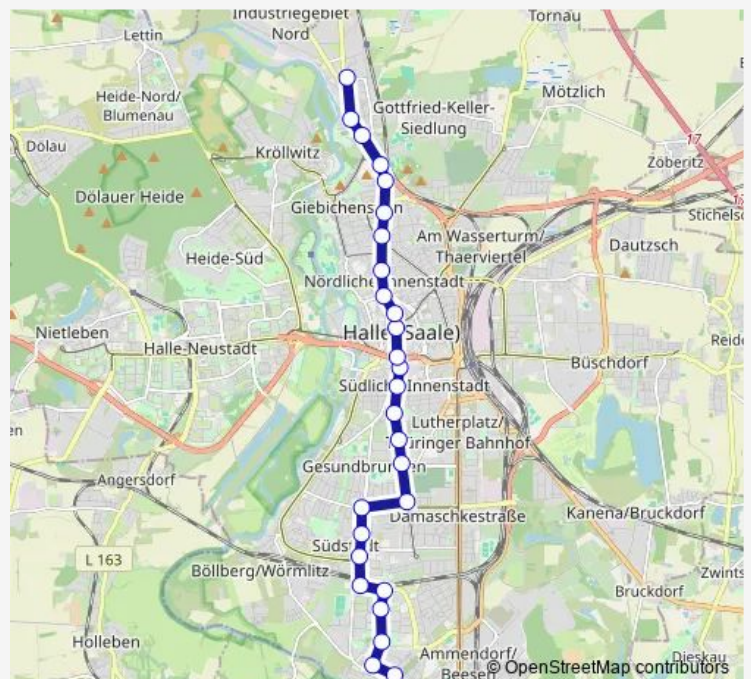

Tram 3 Str 3

[Go to website](#)

Direction

undefined — undefined

0 stops

[Open route schedule](#)

Route schedule

undefined — undefined

Monday	19:48-20:12
Tuesday	19:48-20:08
Wednesday	19:48-20:12
Thursday	19:48-20:12
Friday	19:48-20:12
Saturday	—
Sunday	19:52-20:12

Route info

Direction:

Stops: 0

Trip Duration: — min

■ 3 — Str 3

Direction

Halle (Saale), Betriebshof Rosengarten — Halle (Saale), Trotha

23 stops

[Open route schedule](#)

Halle (Saale), Betriebshof Rosengarten

Halle (Saale), S-Bahnhof Rosengarten (Tram/Bus)

Halle (Saale), Theodor-Neubauer-Str.

Halle (Saale), Damaschkestr.

Halle (Saale), Am Grünen Feld