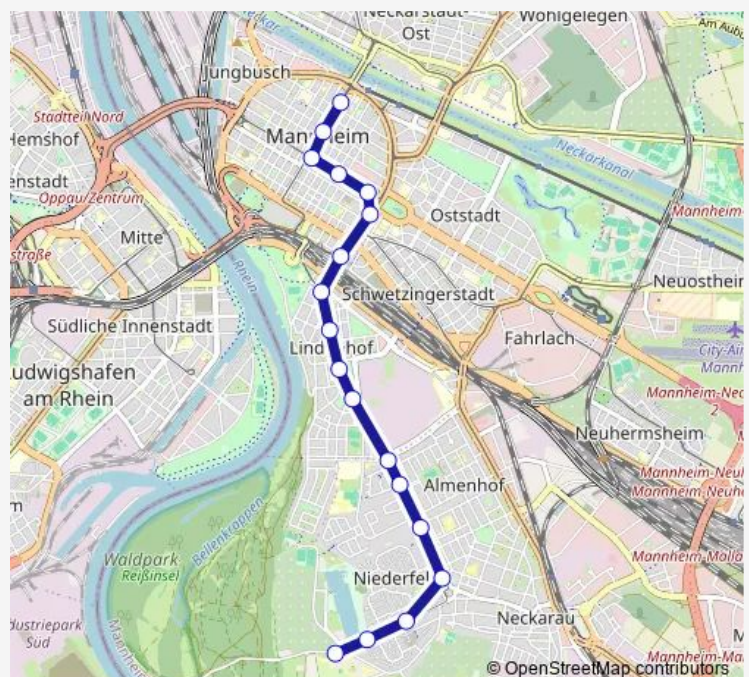

Tram 3 MA Rheingoldhalle - Neckarau West - Lindenhof - MA Hbf - Wasserturm - Paradeplatz - Luzenberg - MA Sandhofen

[Go to website](#)

Direction

Rheingoldhalle — Abendakademie

18 stops

[Open route schedule](#)

- Rheingoldhalle
- Stollenwörth
- Tannhäuserring
- Neckarau West
- Freiheitsplatz
- Franz-Sigel-Straße
- Markuskirche
- Meeräckerplatz
- Diesterwegschule
- Windeckstraße
- MA Hauptbahnhof Süd
- MA Hauptbahnhof
- Kunsthalle
- Wasserturm
- Strohmarkt
- Paradeplatz
- MA Marktplatz
- Abendakademie

Route schedule

Rheingoldhalle — Abendakademie

Monday	—
Tuesday	15:02
Wednesday	—
Thursday	—
Friday	—
Saturday	—
Sunday	—

Route info

Direction: Rheingoldhalle

Stops: 18

Trip Duration: 0 hour 27 min

3 — MA Rheingoldhalle - Neckarau West - Lindenhof - MA Hbf - Wasserturm - Paradeplatz - Luzenberg - MA...

Monday	—
Tuesday	20:52
Wednesday	—
Thursday	—
Friday	—
Saturday	—
Sunday	—

Route info

Direction: Rheingoldhalle

Stops: 18

Trip Duration: 0 hour 25 min

3 Tram time schedules and route maps are available in an offline PDF at busmaps.com. Use the busmaps.com website to see live bus times, train schedule or subway schedule, and step-by-step directions for all public transit in Mannheim