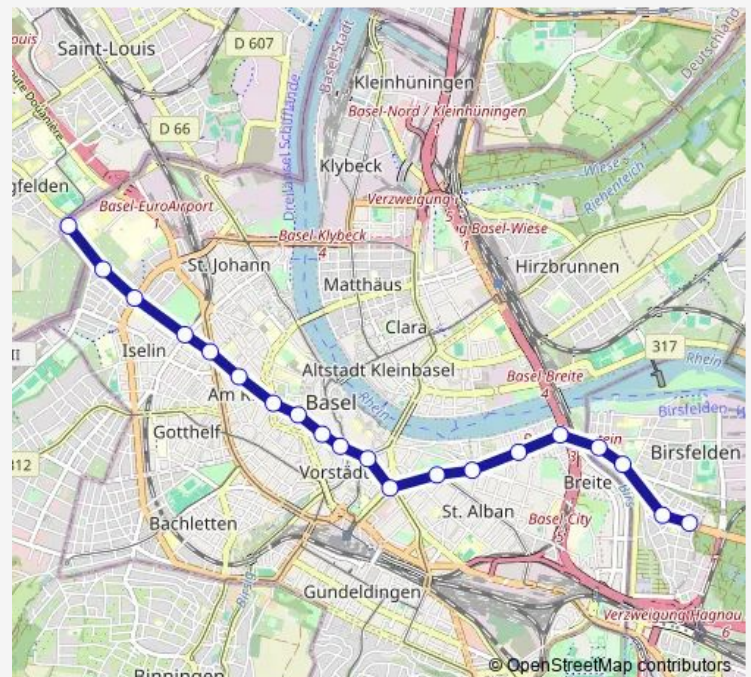

Direction

Basel, Burgfelderhof — Birsfelden, Hard

20 stops

[Open route schedule](#)

- Basel, Burgfelderhof
- Basel, Waldighoferstrasse
- Basel, Felix Platter-Spital
- Basel, Strassburgerallee
- Basel, Burgfelderplatz
- Basel, Pilgerstrasse
- Basel, Spalentor
- Basel, Universität
- Basel, Musik-Akademie
- Basel, Barfüsserplatz
- Basel, Bankverein
- Basel, Aeschenplatz
- Basel, Hardstrasse
- Basel, St. Alban-Tor
- Basel, Waldenburgerstrasse
- Basel, Breite
- Birsfelden, Bären
- Birsfelden, Schulstrasse
- Birsfelden, Salinenstrasse
- Birsfelden, Hard

Route schedule

Basel, Burgfelderhof — Birsfelden, Hard

Monday	05:28-22:43
Tuesday	05:28-22:43
Wednesday	05:28-22:43
Thursday	05:28-22:43
Friday	05:28-23:43
Saturday	05:43-00:43 ⁺¹
Sunday	05:43-23:43

Route info

Direction: Basel, Burgfelderhof

Stops: 20

Trip Duration: 0 hour 26 min

Direction

Basel, Burgfelderhof — Birsfelden, Hard

20 stops

[Open route schedule](#)

Basel, Burgfelderhof

Basel, Waldighoferstrasse

Basel, Felix Platter-Spital

Basel, Strassburgerallee

Basel, Burgfelderplatz

Basel, Pilgerstrasse

Basel, Spalentor

Basel, Universität

Basel, Musik-Akademie