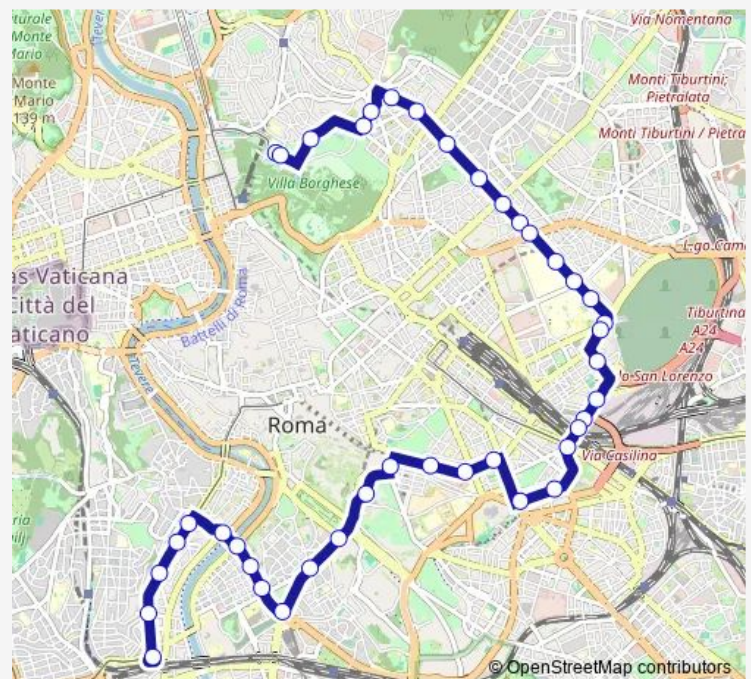

### Route schedule

Staz.Ne Trastevere (Fs) — Valle Giulia

Monday	05:00-00:30 <sup>+1</sup>
Tuesday	05:00-00:30 <sup>+1</sup>
Wednesday	05:00-00:30 <sup>+1</sup>
Thursday	05:00-00:30 <sup>+1</sup>
Friday	05:00-00:30 <sup>+1</sup>
Saturday	04:58-00:30 <sup>+1</sup>
Sunday	05:01-00:30 <sup>+1</sup>

### Route info

Direction: Staz.Ne Trastevere (Fs)

Stops: 41

Trip Duration: 1 hour 14 min

Scalo S. Lorenzo/Talamo

Scalo S. Lorenzo/Sardi

Reti

Verano/DE Lollis