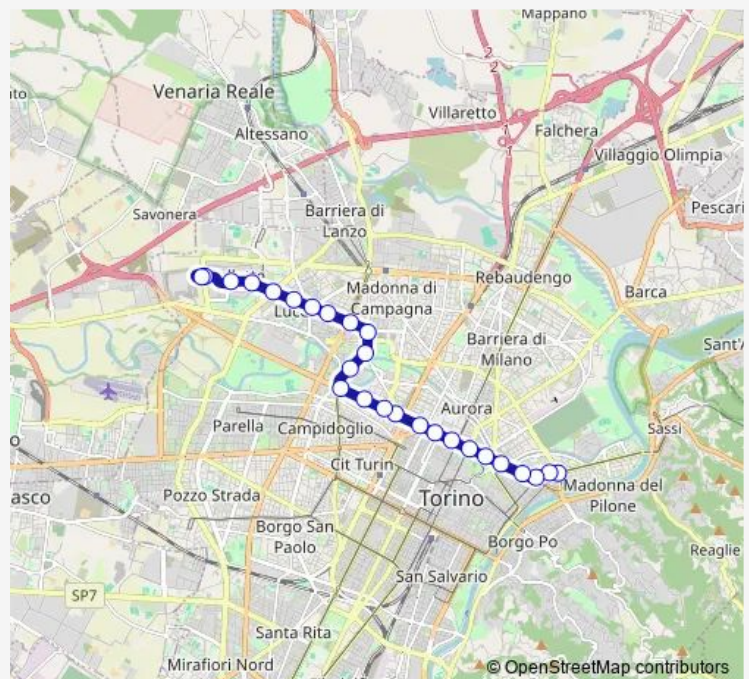

### Route schedule

Fermata 165 - Vallette Cap — Fermata 598 - Tortona Cap

Monday 04:19-01:00<sup>+1</sup>

Tuesday 04:19-01:00<sup>+1</sup>

Wednesday 04:19-01:00<sup>+1</sup>

Thursday 04:19-01:00<sup>+1</sup>

### Route info

Direction: Fermata 165 - Vallette Cap

Stops: 26

Trip Duration: 0 hour 38 min

3 — piazzale Vallette - corso Tortona

Fermata 207 - Rossini

Fermata 211 - Campus Einaudi

Fermata 213 - Largo Berardi

Fermata 217 - Ospedale Gradenigo

Fermata 598 - Tortona Cap

## Route info

Direction: Fermata 598 - Tortona Cap

Stops: 26

Trip Duration: 0 hour 44 min

3 Tram time schedules and route maps are available in an offline PDF at [busmaps.com](https://busmaps.com). Use the [busmaps.com](https://busmaps.com) website to see live bus times, train schedule or subway schedule, and step-by-step directions for all public transit in Turin