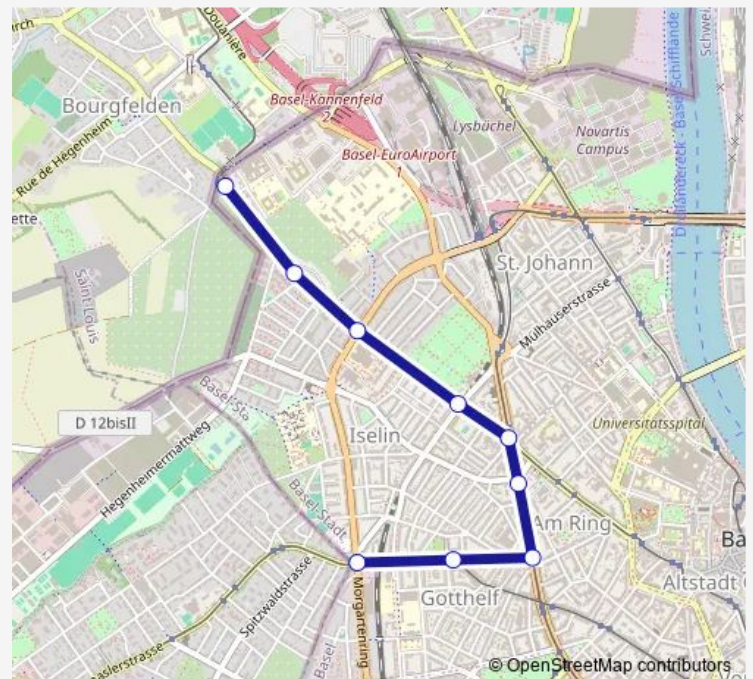

Direction

Basel, Morgartenring — Basel, Burgfelderhof

9 stops

[Open route schedule](#)

Basel, Morgartenring

Basel, Allschwilerplatz

Basel, Birmanngasse

Basel, Hegenheimerstrasse

Basel, Burgfelderplatz

Basel, Strassburgerallee

Basel, Felix Platter-Spital

Basel, Waldighoferstrasse

Basel, Burgfelderhof

Route schedule

Basel, Morgartenring — Basel, Burgfelderhof

Monday	—
Tuesday	—
Wednesday	—
Thursday	—
Friday	04:58
Saturday	04:58
Sunday	04:58

Route info

Direction: Basel, Morgartenring

Stops: 9

Trip Duration: 0 hour 12 min

Direction

Basel, Burgfelderhof — Basel, Morgartenring

9 stops

[Open route schedule](#)

Basel, Burgfelderhof

Basel, Waldighoferstrasse

Basel, Felix Platter-Spital

Basel, Strassburgerallee

Basel, Burgfelderplatz

Basel, Hegenheimerstrasse

Basel, Birmanngasse

Basel, Allschwilerplatz