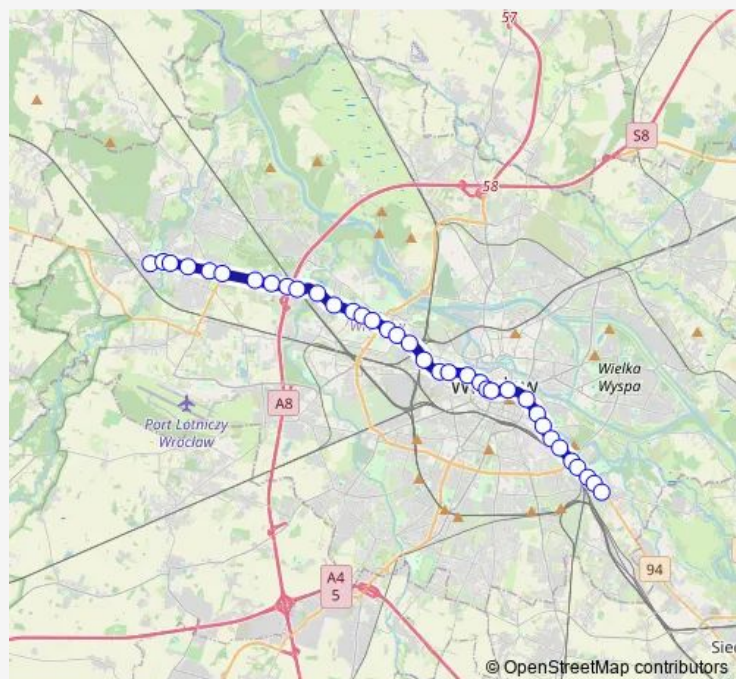

Monday 03:45-14:13

Tuesday 03:45-14:13

Wednesday 03:45-14:13

Thursday 03:45-14:13

Friday 03:45-14:13

Saturday —

Sunday —

Route info

Direction:

Stops: 0

Trip Duration: — min

Direction

undefined — undefined

0 stops

[Open route schedule](#)**Route schedule**

undefined — undefined

Monday	03:59-04:31
Tuesday	03:59-04:31
Wednesday	03:59-04:31
Thursday	03:59-04:31
Friday	03:59-04:31
Saturday	—
Sunday	—

Route info

Direction:

Stops: 0

Trip Duration: — min

Direction

undefined — undefined

0 stops