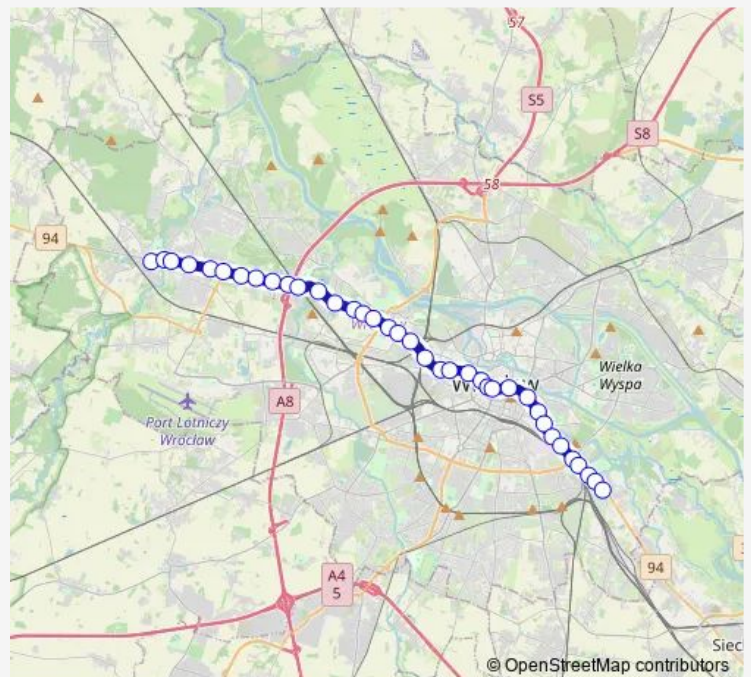

Monday 18:27-20:54

Tuesday 18:27-20:54

Wednesday 18:27-20:54

Thursday 18:27-20:54

Friday 18:27-20:54

Saturday —

Sunday —

Route info

Direction:

Stops: 0

Trip Duration: — min

Direction

Leśnica — Księżę Małe

37 stops

[Open route schedule](#)

Leśnica