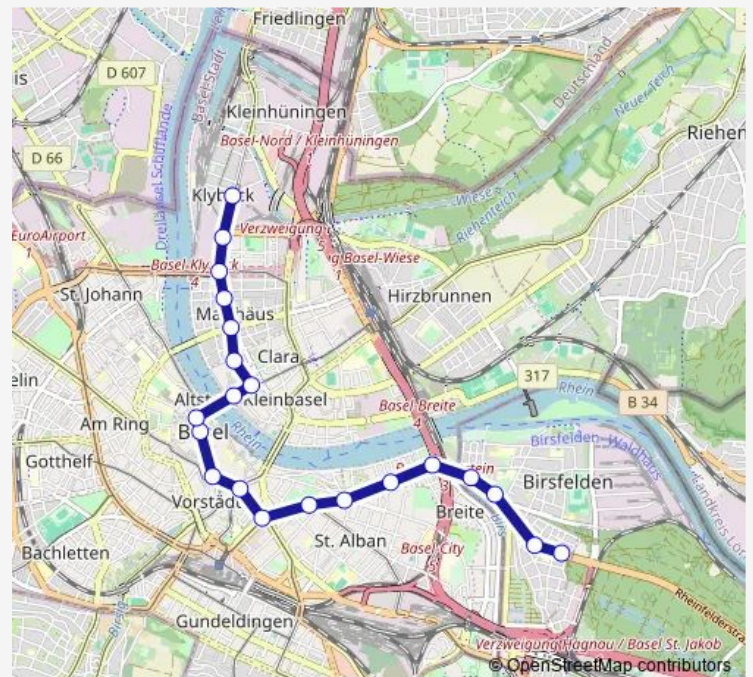

Basel, Aeschenplatz

Basel, Hardstrasse

Basel, St. Alban-Tor

Basel, Waldenburgerstrasse

Basel, Breite

Birsfelden, Bären

Birsfelden, Schulstrasse

Birsfelden, Salinenstrasse

Birsfelden, Hard

Route schedule

Basel, Wiesenplatz — Birsfelden, Hard

Monday	05:07
Tuesday	05:07
Wednesday	05:07
Thursday	05:07
Friday	05:07
Saturday	—
Sunday	—

Route info

Direction: Basel, Wiesenplatz

Stops: 21

Trip Duration: 0 hour 28 min

Direction

Birsfelden, Hard — Basel, Wiesenplatz

19 stops

[Open route schedule](#)

Birsfelden, Hard

Birsfelden, Salinenstrasse

Birsfelden, Schulstrasse

Thursday —

Friday —

Saturday —

Sunday —

Route info

Direction: Basel, Wiesenplatz

Stops: 19

Trip Duration: 0 hour 23 min