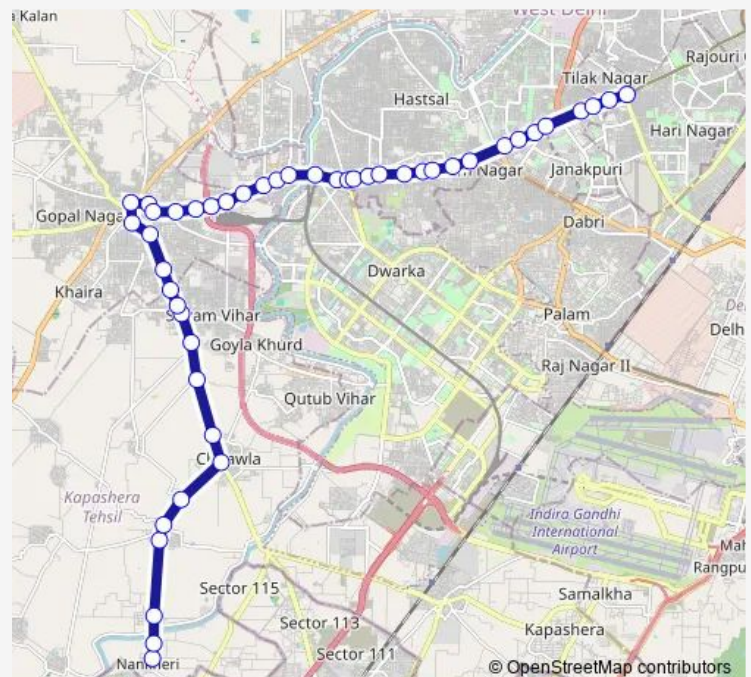

### Direction

Nanak Heri Village — Tilak Nagar Terminal

46 stops

[Open route schedule](#)

- Nanak Heri Village
- Nanak Heri School
- Badu Sarai Village
- Kangan Heri - li
- Kangan Heri - I
- Rishal Vihar
- Chhawla Village
- Chhawla School
- Rewla Taj Pur More
- Jhatikara Crossing
- Goela Dairy Crossing
- Deenpur Village
- Durga Vihar
- BDO Office
- Chhawla Stand Najafgarh
- Police Station Najafgarh
- Jharoda Crossing
- Health Centre
- Najafgarh Delhi Gate
- Tuda Mandi
- Power House Najafgarh

### Route schedule

Nanak Heri Village — Tilak Nagar Terminal

Monday	05:54-19:56
Tuesday	05:54-19:56
Wednesday	05:54-19:56
Thursday	05:54-19:56
Friday	05:54-19:56
Saturday	05:54-19:56
Sunday	05:54-19:56

### Route info

Direction: Nanak Heri Village

Stops: 46

Trip Duration: 1 hour 33 min

834down

BusMaps

Sai Baba Mandir (Nazafgarh)

Nangli Sakrawati