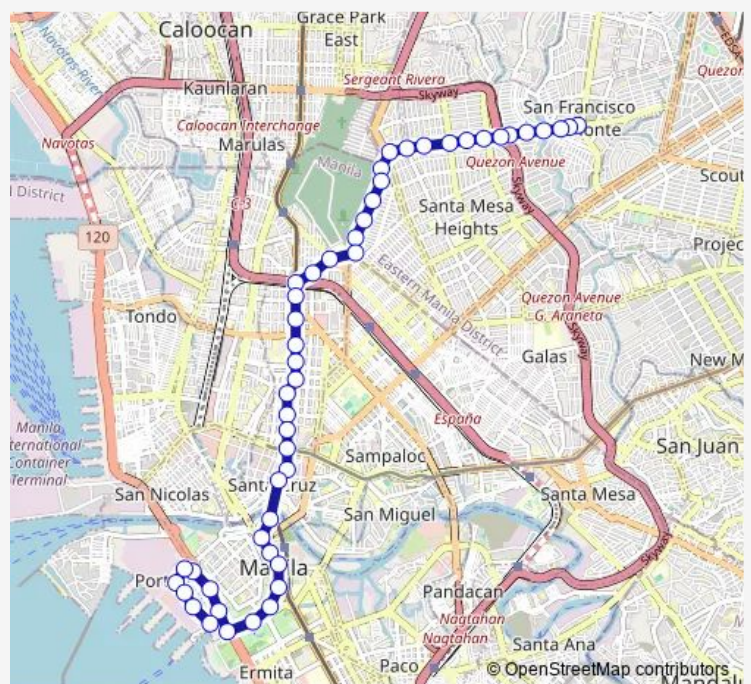

Andres Bonifacio near Manila North Cemetary, Quezon City

Andres Bonifacio / Magnas Intersection, Quezon City

Andres Bonifacio / Lunas Intersection, Quezon City

Andres Bonifacio / Bulusan Intersection, Quezon City

Andres Bonifacio / Iba Intersection, Quezon City

Route schedule

Del Monte Avenue / Roosevelt Avenue Intersection, Quezon City — 25th St / Antonio C. Delgado Intersection, Manila

Monday	00:00
Tuesday	00:00
Wednesday	00:00
Thursday	00:00
Friday	00:00
Saturday	00:00
Sunday	00:00

Route info

Direction: Del Monte Avenue / Roosevelt Avenue Intersection, Quezon City

Stops: 49

Trip Duration: 0 hour 57 min

■ Frisco - Pier South via Sta. Cruz

Andres Bonifacio / Ferdinand Blumentritt Intersection,
Quezon City

Ferdinand Blumentritt / Aurora Boulevard Intersection,
Quezon City

Ferdinand Blumentritt / Felix Huertas Intersection, Quezon
City

Light Rail Transportation / New Antipolo, Quezon City

Light Rail Transportation 1, Manila