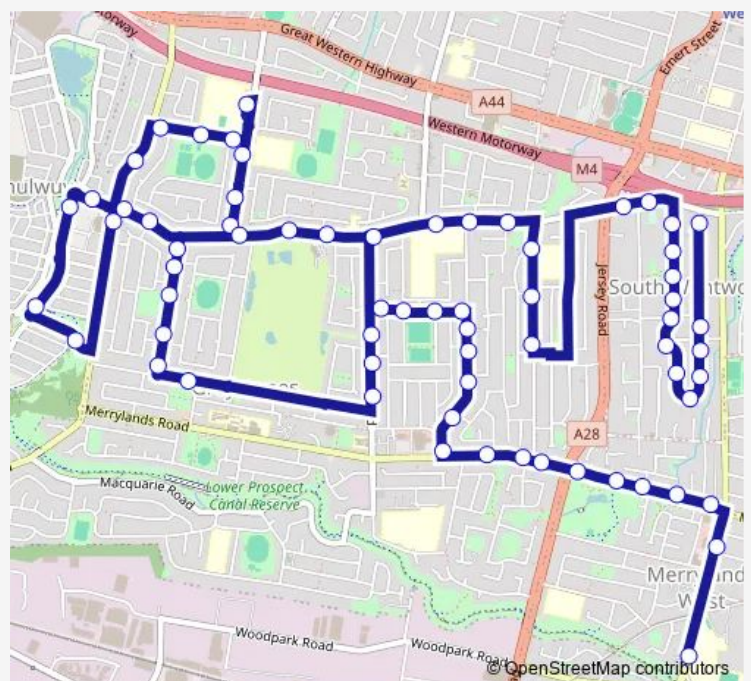

School Bus 7017 South Wentworthville to Canal T-Way via Greystanes

[Go to website](#)

Direction

Boronia St After Old Prospect Rd — Canal T-Way

67 stops

[Open route schedule](#)

- Boronia St After Old Prospect Rd
- Boronia St Opp Currong St
- Boronia St After Wirralee St
- 104 Boronia St
- Boronia St At Chelmsford Rd
- Chelmsford Rd At Nettle Phwy
- Chelmsford Rd Opp Wirralee St Park
- Chelmsford Rd At Currong St
- Chelmsford Rd After Currong St
- Mujar Reserve, Chelmsford Rd
- 29 Chelmsford Rd
- Chelmsford Rd Before Old Prospect Rd
- Old Prospect Rd Before Hampden Rd
- Old Prospect Rd Opp Old Prospect Rd Shops
- Ringrose Av At Benjamin St
- Ringrose Av At Theresa Av
- Ringrose Av Opp Ringrose Public School
- Old Prospect Rd At Lance Cres
- Old Prospect Rd At Braeside Rd
- St Pauls Catholic College, Old Prospect Rd
- Old Prospect Rd At Cumberland Rd

Route schedule

Boronia St After Old Prospect Rd — Canal T-Way

Monday	07:32
Tuesday	07:32
Wednesday	07:32
Thursday	07:32
Friday	07:32
Saturday	—
Sunday	—

Route info

Direction: Boronia St After Old Prospect Rd

Stops: 67

Trip Duration: 0 hour 58 min

7017 — South Wentworthville to Canal T-Way via Greystanes

Cumberland Rd Opp Vernon St

Cumberland Rd After Patrick St

Cumberland Rd Opp Whalans Rd

Whalans Rd After Kippax St