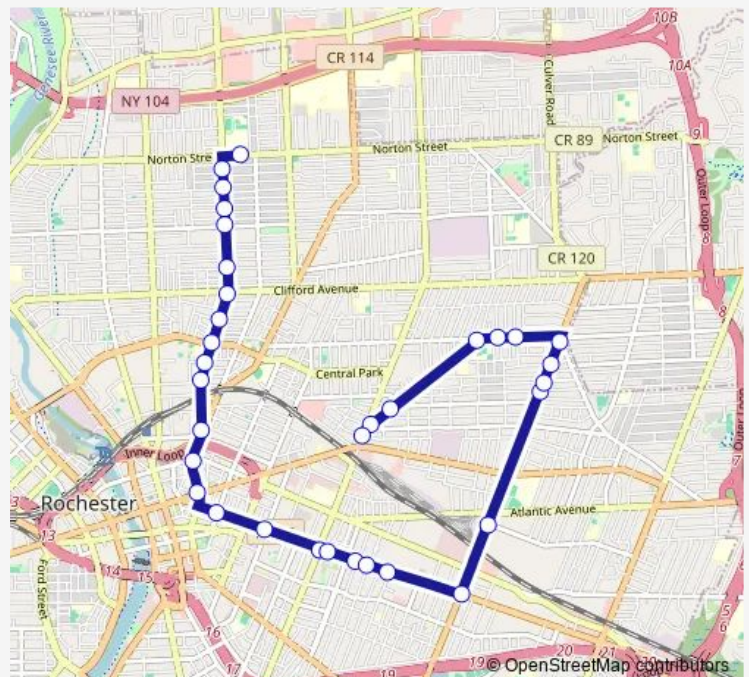

Bus 421 Webster-Culver/Norton

[Go to website](#)

Direction

Franklin High School — Goodman & Hayward

33 stops

[Open route schedule](#)

- Franklin High School
- Hudson & Peckham
- Hudson & Weaver
- Hudson & Fairbanks
- Hudson & Avenue D
- Hudson & Bernard
- Hudson & Clifford
- Hudson & Vose
- Hudson & Upper Falls
- Hudson & Holland
- Hudson & Kelly
- Hudson & North
- Chestnut & University
- Chestnut & Main
- East Ave & Scio-Broadway
- East & Alexander
- Goodman & East
- East & Upton
- East & Vick Park A
- East & Vick Park B
- East & Barrington

Route schedule

Franklin High School — Goodman & Hayward

Monday	14:40
Tuesday	14:40
Wednesday	14:40
Thursday	14:40
Friday	11:10-14:40
Saturday	—
Sunday	—

Route info

Direction: Franklin High School

Stops: 33

Trip Duration: 0 hour 29 min

421 — Webster-Culver/Norton

East & Culver

Culver & Humboldt

Culver & Melville

Culver & Hazelwood

Culver & Vermont

Culver & Merchants

24 stops

[Open route schedule](#)

Goodman & Hayward

Webster & Grand

Bay & Salisbury

Bay & Mckinster

Culver & Richland

Culver & Ferris