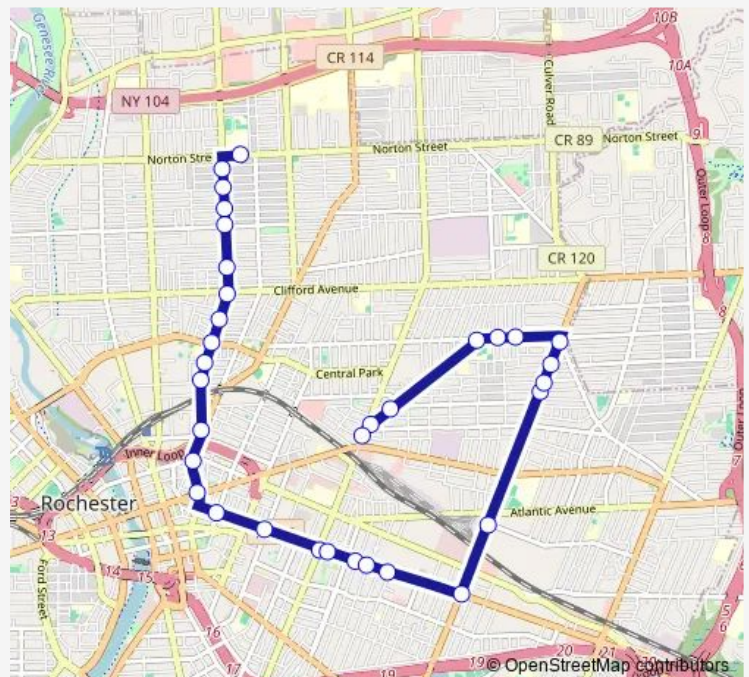

Bus 421 Webster-Culver/Norton

[Go to website](#)

Direction

Franklin High School — Goodman & Hayward

33 stops

[Open route schedule](#)

- Franklin High School
- Hudson & Peckham
- Hudson & Weaver
- Hudson & Fairbanks
- Hudson & Avenue D
- Hudson & Bernard
- Hudson & Clifford
- Hudson & Vose
- Hudson & Upper Falls
- Hudson & Holland
- Hudson & Kelly
- Hudson & North
- Chestnut & University
- Chestnut & Main
- East Ave & Scio-Broadway
- East & Alexander
- Goodman & East
- East & Upton
- East & Vick Park A
- East & Vick Park B
- East & Barrington

Route schedule

Franklin High School — Goodman & Hayward

Monday	14:40
Tuesday	14:40
Wednesday	14:40
Thursday	14:40
Friday	11:10-14:40
Saturday	—
Sunday	—

Route info

Direction: Franklin High School

Stops: 33

Trip Duration: 0 hour 29 min

421 — Webster-Culver/Norton

East & Culver

Culver & Humboldt

Culver & Melville

Culver & Hazelwood

Culver & Vermont

Culver & Merchants

24 stops

[Open route schedule](#)

Goodman & Hayward

Webster & Grand

Bay & Salisbury

Bay & Mckinster

Culver & Richland

Culver & Ferris