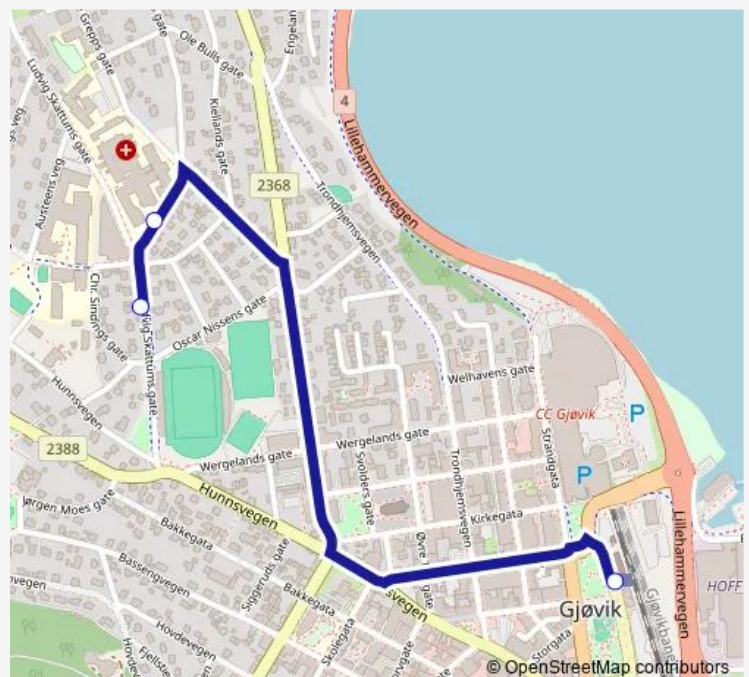

Sigurd Simensens veg

Route schedule

Vardal ungdomsskole — Karmel

Monday 14:30

Tuesday 14:30

Wednesday 14:30

Thursday 14:30

Friday 14:30

Saturday —

Sunday —

Route info

Direction: Vardal ungdomsskole

Stops: 24

Trip Duration: 0 hour 19 min

421 — Gjøvik-Sørbyen-Nordbyen

Fredeng

Kopperud skole

Karmel

Direction

Brusvehagen — Bjørnsveen

15 stops

[Open route schedule](#)

Brusvehagen

Kallerud