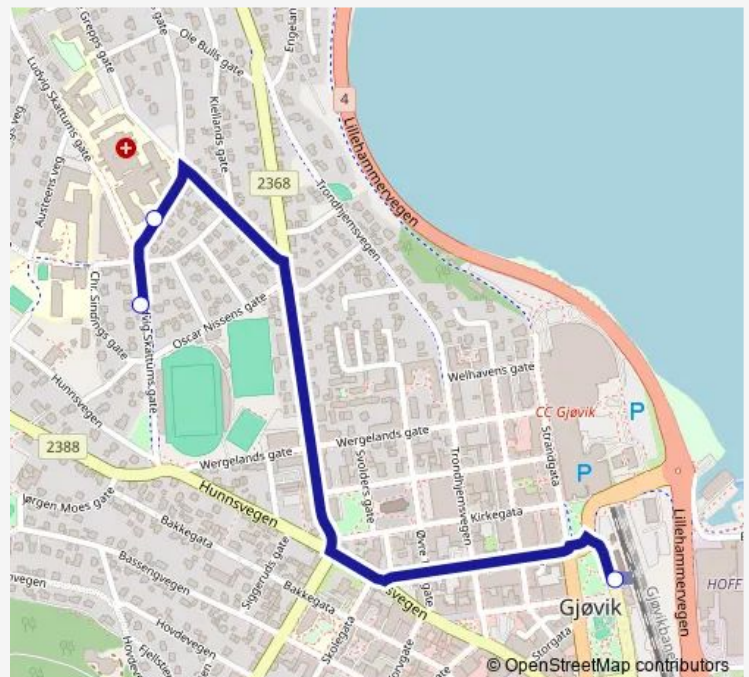

### Route schedule

Vardal ungdomsskole — Karmel

Monday 14:30

Tuesday 14:30

Wednesday 14:30

Thursday 14:30

Friday 14:30

Saturday —

### Route info

Direction: Vardal ungdomsskole

Stops: 24

Trip Duration: 0 hour 19 min

421 — Gjøvik-Sørbyen-Nordbyen

Fredeng

Kopperud skole

Karmel

## Direction

Brusvehagen — Bjørnsveen

15 stops

[Open route schedule](#)

Brusvehagen

Kallerud

Energihuset Kallerud

Alfarvegen