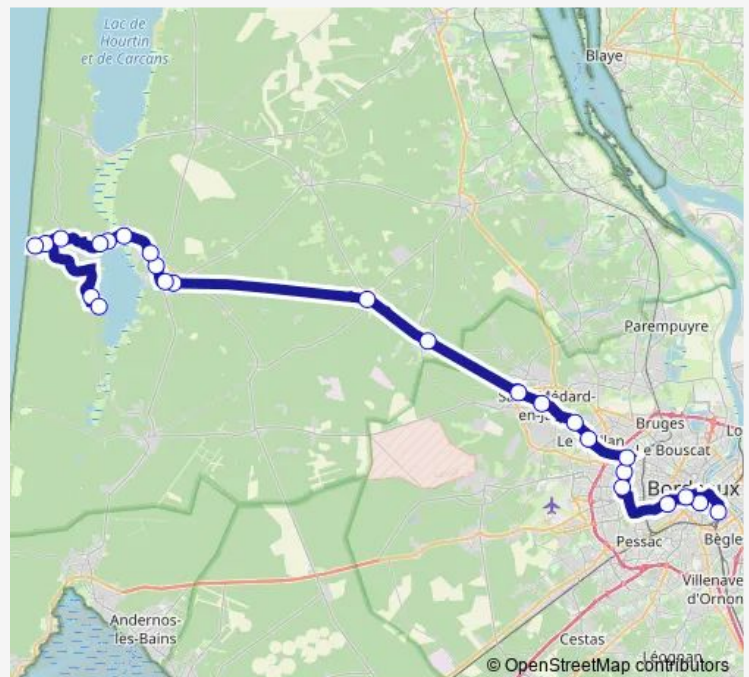

Thursday 05:10-19:55

Friday 05:10-19:55

Saturday 06:05-19:55

Sunday 08:55-19:35

Route info

Direction: Longarisse

Stops: 25

Trip Duration: 2 hour 10 min

421 — Bordeaux - Lacanau

BusMaps

Hopital Pellegrin

Bibliotheque

Pl. de la Victoire

Gare St Jean

Direction

Gare St Jean — Longarisse

Ocean

La Grande Escoure

Longarisse

Route schedule

Gare St Jean — Longarisse

Monday 08:30-19:45

Tuesday 08:30-19:45

Wednesday 08:30-19:45

Thursday 08:30-19:45

Friday 08:30-19:45

Saturday 08:30-19:15

Sunday 08:30-19:15

Route info

Direction: Gare St Jean

Stops: 25

Trip Duration: 2 hour 15 min