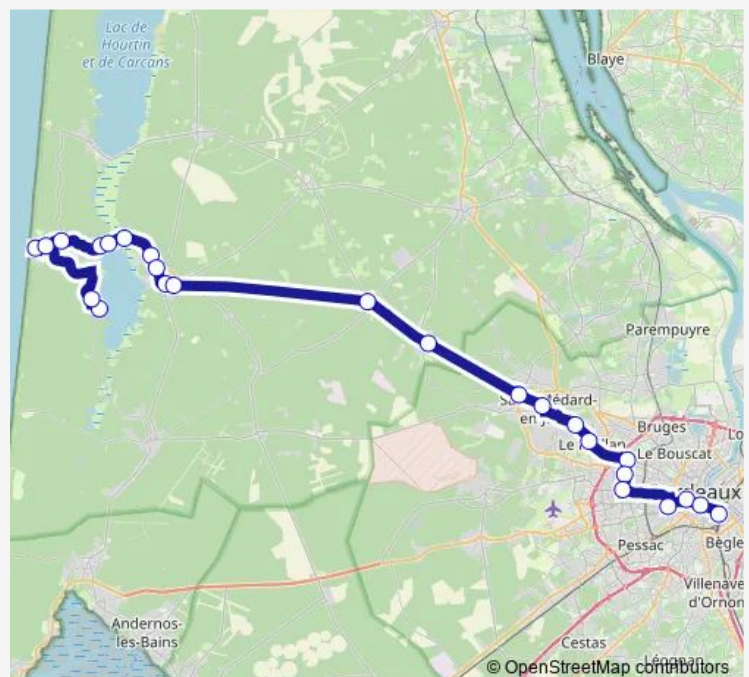

Thursday 08:30-19:45

Friday 08:30-19:45

Saturday 08:30-19:15

Sunday 08:30-19:15

Route info

Direction: Gare St Jean

Stops: 25

Trip Duration: 2 hour 15 min

421 — Bordeaux - Lacanau

BusMaps

Marie Curie

Ocean

La Grande Escoure

Longarisse

Direction

Longarisse — Gare St Jean

25 stops

[Open route schedule](#)

Longarisse

La Grande Escoure

Ocean

Marie Curie

Le Huga

Le Moutchic

Thursday 05:10-19:55

Friday 05:10-19:55

Saturday 06:05-19:55

Sunday 08:55-19:35

Route info

Direction: Longarisse

Stops: 25

Trip Duration: 2 hour 10 min