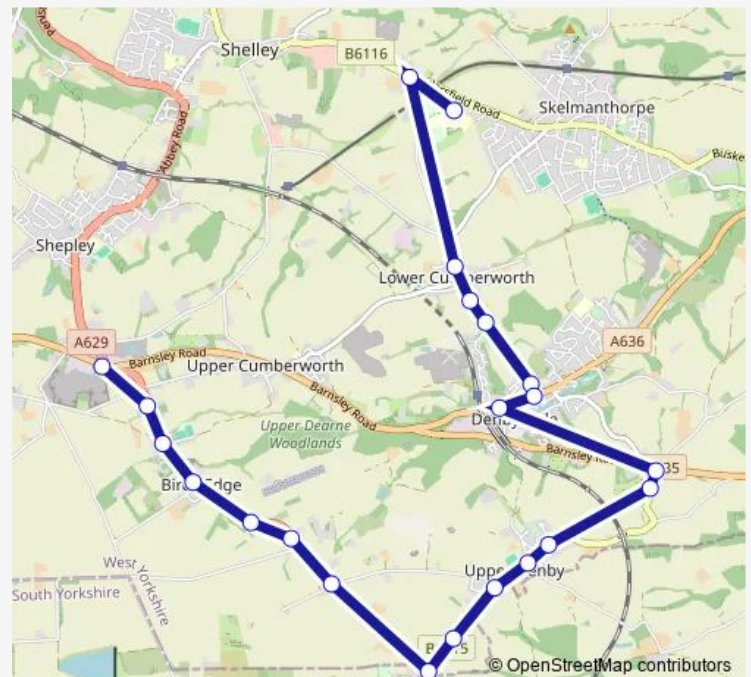

Penistone Road

Penistone Rd Park Head Lane

Penistone Road Cumberworth Ln

Route schedule

Shelley College — Sovereign Inn Penistone Road

Monday 15:10

Tuesday 15:10

Wednesday 15:10

Thursday 15:10

Friday 15:10

Saturday —

Sunday —

Route info

Direction: Shelley College

Stops: 22

Trip Duration: 0 hour 27 min

421 — Sovereign Inn - Shelley College

BusMaps

Direction

Sovereign Inn Penistone Road — Shelley College

28 stops

[Open route schedule](#)

Sovereign Inn Penistone Road

Penistone Road Cumberworth Ln

Route info

Direction: Sovereign Inn Penistone Road

Stops: 28

Trip Duration: 0 hour 30 min

The Grove

Reservoir View

Shelley College

421 Bus time schedules and route maps are available in an offline PDF at busmaps.com. Use the busmaps.com website to see live bus times, train schedule or subway schedule, and step-by-step directions for all public transit in Denby Dale