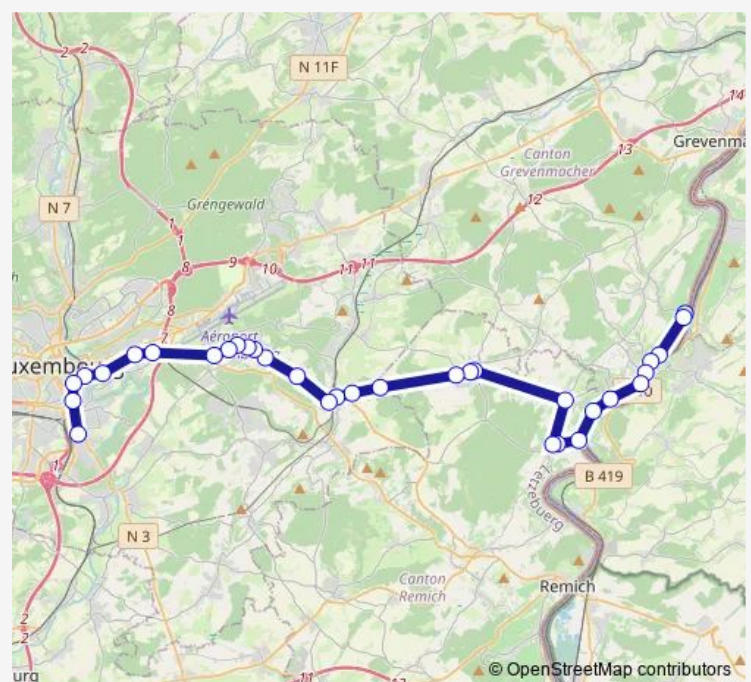

Thursday 05:10-23:10

Friday 05:10-23:10

Saturday 05:10-23:10

Sunday 08:10-20:10

Route info

Direction: LUX Bonnevoie, Lycée Bouneweg PE Quai 3

Stops: 34

Trip Duration: 0 hour 47 min

421

BusMaps

Lenningen, Kaul

Lenningen, Am Aker

Greiveldange, Neie Wee

Greiveldange, Kellerei

Hëttermillen, Hëttermillen quai 4

Ehnen, Bromelt

Thursday 05:05-23:05

Friday 05:05-23:05

Saturday 05:05-23:05

Sunday 07:05-21:05

Route info

Direction: Ahn, Alphonse Steinès

Stops: 33

Trip Duration: 0 hour 51 min