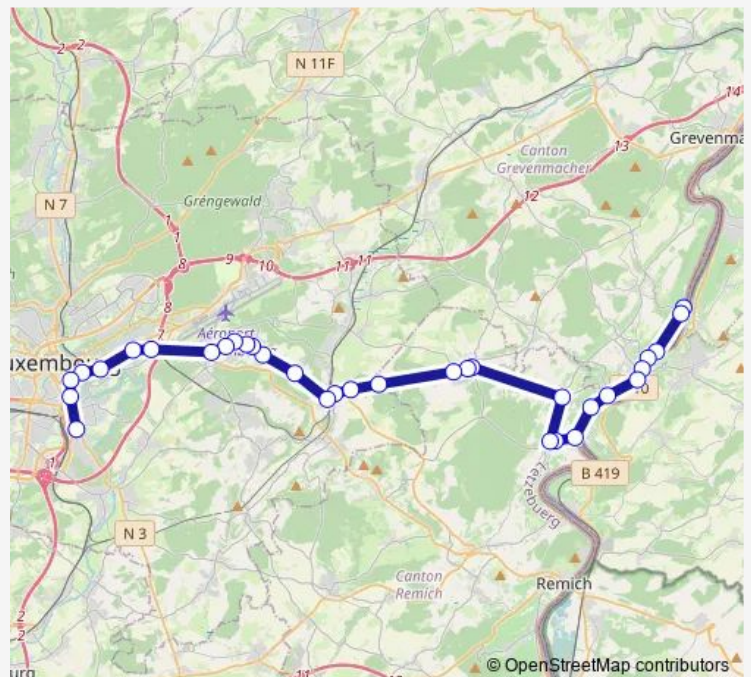

### Route schedule

Bonnevoie, Lycée Bouneweg Pe — Ahn, Alphonse Steinès

Monday 05:10-23:10

Tuesday 05:10-23:10

Wednesday 05:10-23:10

Thursday 05:10-23:10

Friday 05:10-23:10

Saturday 05:10-23:10

### Route info

Direction: Bonnevoie, Lycée Bouneweg Pe

Stops: 34

Trip Duration: 0 hour 47 min

421

Lenningen, Kaul

Lenningen, Am Aker

Greiveldange, Neie Wee

## Route info

Direction: Ahn, Alphonse Steinès

Stops: 33

Trip Duration: 0 hour 44 min

Sandweiler, Scheedbësch

Hamm, Ronndréisch

Cents-Hamm, Halte Cfl

Pulvermühl, Hammer Dällchen