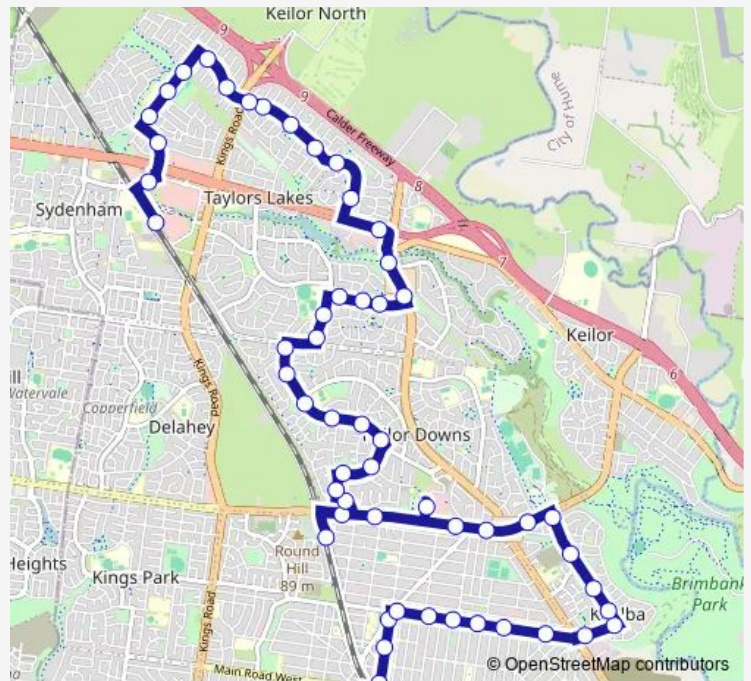

Watergardens Station/Watergardens Circuit Rd (Taylors Lakes) — St Albans Station/St Albans Rd (St Albans)

Monday	05:48-21:12
Tuesday	05:48-21:12
Wednesday	05:48-21:12
Thursday	05:48-21:12
Friday	05:48-21:12
Saturday	07:08-21:12
Sunday	07:08-21:12

Route info

Direction: Watergardens Station/Watergardens Circuit Rd (Taylors Lakes)

Stops: 54

Trip Duration: 0 hour 49 min

421 — Watergardens Station - St Albans Station

Mallacoota Ct/Chichester Dr (Taylors Lakes)

Route schedule

St Albans Station/St Albans Rd (St Albans) — Watergardens Station/Watergardens Circuit Rd (Taylors Lakes)

Monday 05:25-20:38

Tuesday 05:25-20:38

Wednesday 05:25-20:38

Thursday 05:25-20:38

Friday 05:25-20:38

Saturday 06:56-21:07

Sunday 06:56-21:07

Route info

Direction: St Albans Station/St Albans Rd (St Albans)

Stops: 55

Trip Duration: 0 hour 49 min

Carbine Way/Goodwood Dr (Keilor Downs)

Goodwood Dr/Belmont Ave (Keilor Downs)