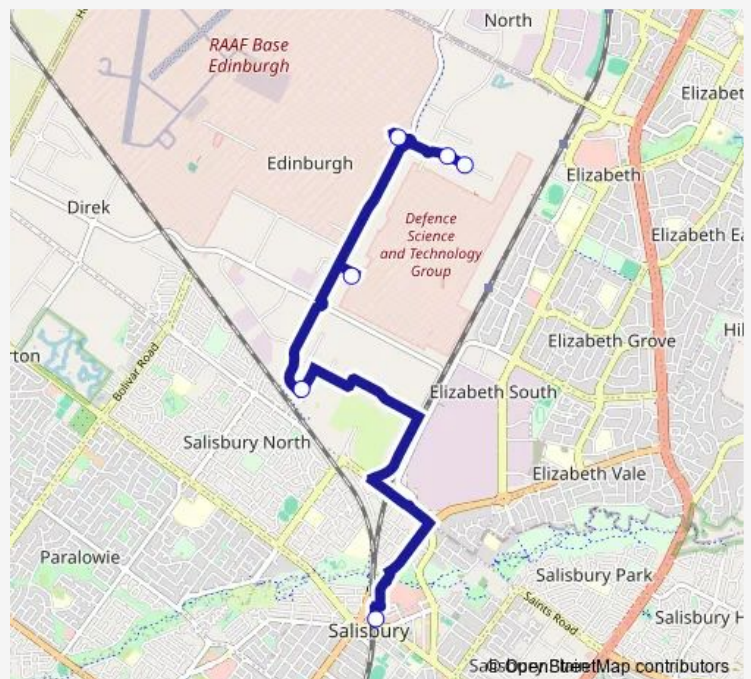

Stop 56 Edinburgh RAAF Base - South side

Stop 55 Defence Science and Technology Group

Stop Hail N Ride Haslam Rd / West Ave - North side

Zone H Salisbury Interchange - East Side

**Route schedule**

Stop 58 BAE Systems — Zone H Salisbury Interchange - East Side

Monday 17:05

Tuesday 17:05

Wednesday 17:05

Thursday 17:05

Friday 17:05

Saturday —

Sunday —

**Route info**

Direction: Stop 58 BAE Systems

Stops: 6

Trip Duration: 0 hour 18 min

421 — BAE Systems to Salisbury Interchange

### Direction

Zone H Salisbury Interchange - East Side — Stop 57  
Industrial Taranaki Rd - South Side

6 stops

[Open route schedule](#)

Zone H Salisbury Interchange - East Side

Stop Hail N Ride Haslam Rd / West Ave - South side