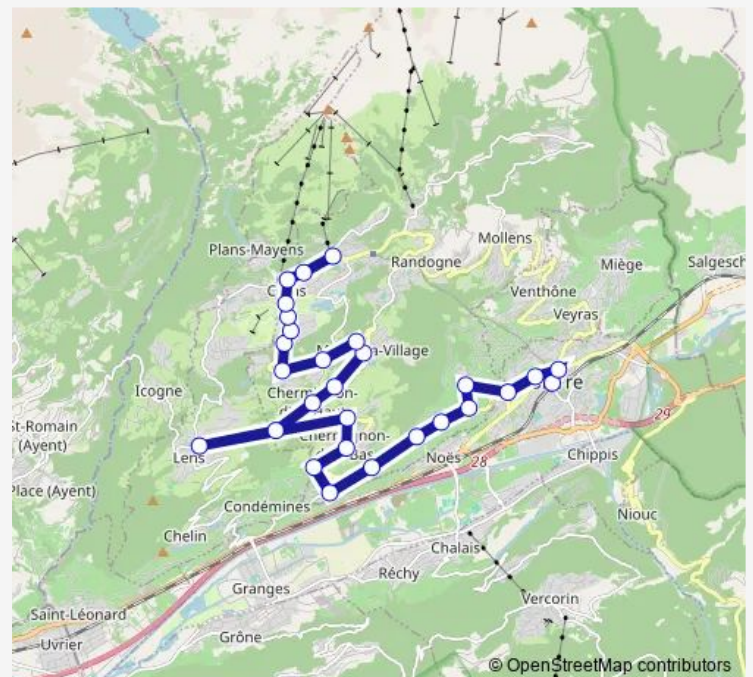

### Route schedule

Crans-Montana, Ycoor — Sierre/Siders,Place de la gare

Monday 08:32-14:32

Tuesday 08:32-14:32

Wednesday 08:32-14:32

Thursday 08:32-14:32

Friday 08:32-14:32

Saturday 08:32-14:32

Sunday 08:32-14:32

### Route info

Direction: Crans-Montana, Ycoor

Stops: 28

Trip Duration: 0 hour 45 min

421 — B 421

BusMaps

Corin-de-la-Crête, Corinna

Corin-de-la-Crête, village