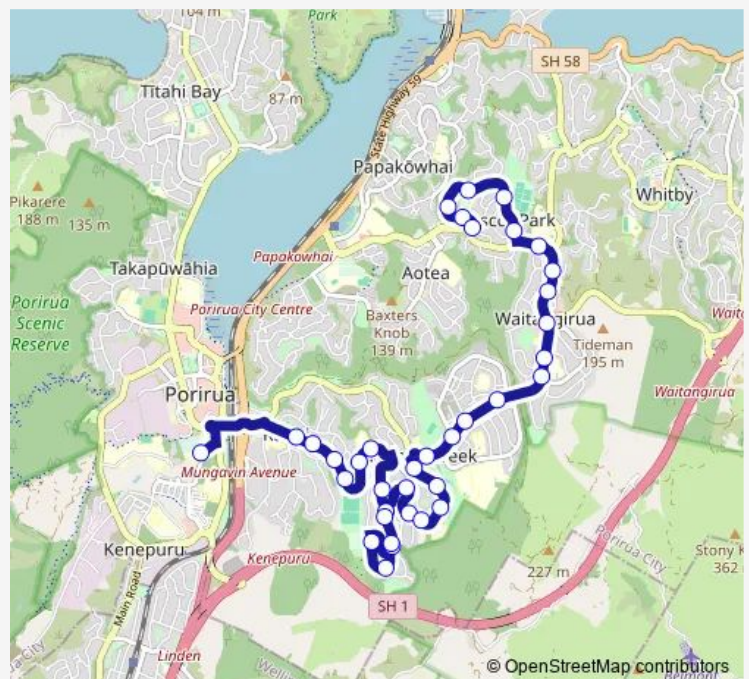

School Bus 421 Bishop Viard College - Ascot Park

[Go to website](#)

Direction

Bishop Viard College (school grounds) — Desert Gold Street (near 8)

36 stops

[Open route schedule](#)

- Bishop Viard College (school grounds)
- Mungavin Park - Mungavin Avenue
- Mungavin Avenue at Gear Terrace (near 41)
- Mungavin Avenue (near 69)
- Trust Porirua Park - Mungavin Avenue (opposite)
- Mungavin Avenue (near 151)
- Holy Family School - Mungavin Avenue
- Hampshire Street (near 27) (school stop)
- Sievers Grove (near 216)
- Sievers Grove (near 174)
- Sievers Grove (near 97)
- Sievers Grove (near 151)
- Sievers Grove (near 177)
- Sievers Grove at Sievers Reserve
- Hampshire Street at Bedford Street
- Bedford Street at Durham Street (near 73)
- Bedford Street (near 103)
- Bedford Street at Leicester Street
- Bedford Street (near 187)
- Cannons Creek Shops - Bedford Street (near 225)
- Cannons Creek Shops - Champion Street (opposite)

Route schedule

Bishop Viard College (school grounds) — Desert Gold Street (near 8)

Monday	15:15
Tuesday	15:15
Wednesday	14:25
Thursday	15:15
Friday	15:15
Saturday	—
Sunday	—

Route info

Direction: Bishop Viard College (school grounds)

Stops: 36

Trip Duration: 0 hour 30 min

421 — Bishop Viard College - Ascot Park

Warspite Avenue at Castor Crescent (near 51)

Warspite Avenue at Calliope Park

Warspite Avenue (near 115)

Warspite Avenue (near 165)

Warspite Avenue (near 183)

Waitangirua Mall at Warspite Avenue

Warspite Avenue (near 305)

Warspite Avenue at Penguin Grove (near 335)

Warspite Avenue (near 367)

Ascot Park - Conclusion Street (near 7)

Conclusion Street (near 47)