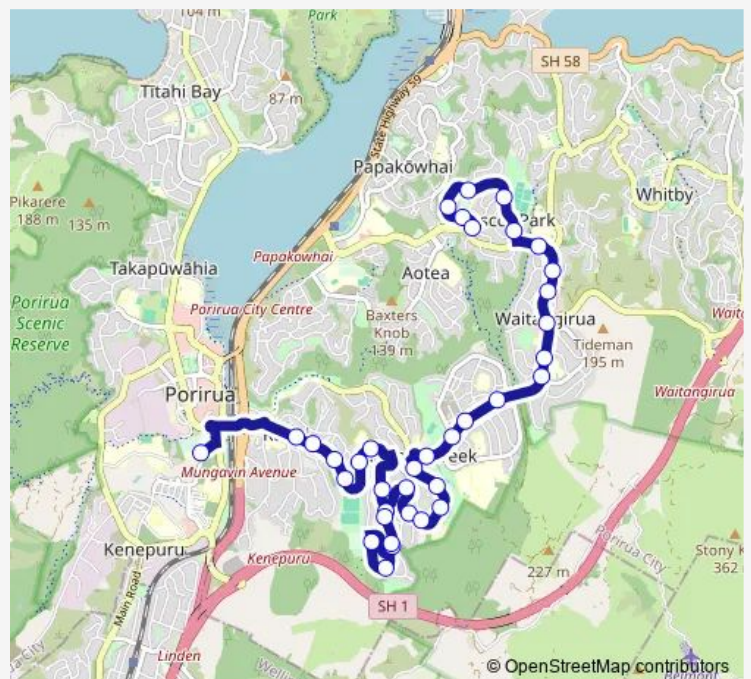

School Bus 421 Bishop Viard College - Ascot Park

[Go to website](#)

**Direction**

Bishop Viard College (school grounds) — Desert Gold Street (near 8)

36 stops

[Open route schedule](#)

- Bishop Viard College (school grounds)
- Mungavin Park - Mungavin Avenue
- Mungavin Avenue at Gear Terrace (near 41)
- Mungavin Avenue (near 69)
- Trust Porirua Park - Mungavin Avenue (opposite)
- Mungavin Avenue (near 151)
- Holy Family School - Mungavin Avenue
- Hampshire Street (near 27) (school stop)
- Sievers Grove (near 216)
- Sievers Grove (near 174)
- Sievers Grove (near 97)
- Sievers Grove (near 151)
- Sievers Grove (near 177)
- Sievers Grove at Sievers Reserve
- Hampshire Street at Bedford Street
- Bedford Street at Durham Street (near 73)
- Bedford Street (near 103)
- Bedford Street at Leicester Street
- Bedford Street (near 187)
- Cannons Creek Shops - Bedford Street (near 225)
- Cannons Creek Shops - Champion Street (opposite)

Route schedule

Bishop Viard College (school grounds) — Desert Gold Street (near 8)

Monday	15:15
Tuesday	15:15
Wednesday	14:25
Thursday	15:15
Friday	15:15
Saturday	—
Sunday	—

Route info

Direction: Bishop Viard College (school grounds)

Stops: 36

Trip Duration: 0 hour 30 min

421 — Bishop Viard College - Ascot Park

Warspite Avenue at Castor Crescent (near 51)

Warspite Avenue at Calliope Park

Warspite Avenue (near 115)

Warspite Avenue (near 165)

Warspite Avenue (near 183)

Waitangirua Mall at Warspite Avenue

Warspite Avenue (near 305)

Warspite Avenue at Penguin Grove (near 335)

Warspite Avenue (near 367)

Ascot Park - Conclusion Street (near 7)

Conclusion Street (near 47)