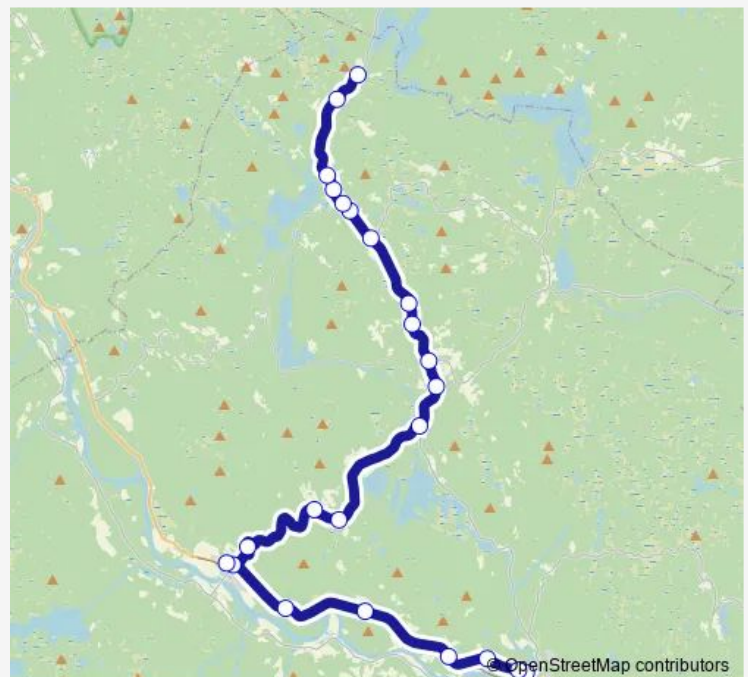

Friday 13:05-14:50

Saturday —

Sunday —

Route info

Direction: Flesberg skole

Stops: 23

Trip Duration: 0 hour 45 min

■ 421 — Kongsberg - Prestfoss

Molia

Grøterud

Direction

Prestfoss herredshus — Kongsberg knutepunkt

56 stops

[Open route schedule](#)

Prestfoss herredshus

Prestfoss bru