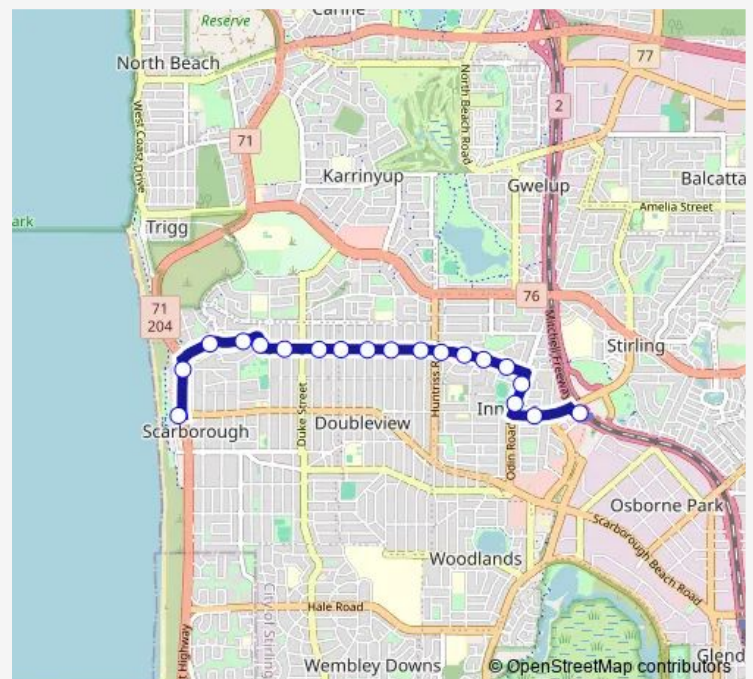

Direction

Scarborough Beach Bus Stn Stand 2 — Stirling Stn Stand 6

18 stops

[Open route schedule](#)

Scarborough Beach Bus Stn Stand 2

West Coast Hwy After Manning St

Pearl Pde After Ozone Pde

Pearl Pde Before Coral St

Barnes St Before Morris Rd

Barnes St Before Shaw Rd

Barnes St After Bates Rd

Odin Rd Before Geneff St

Odin Rd Before Kyarra St

Cedric St Before Ellen Stirling Bvd

Stirling Stn Stand 6

Route schedule

Scarborough Beach Bus Stn Stand 2 — Stirling Stn Stand 6

Monday 05:44-22:10

Tuesday 05:44-22:10

Wednesday 05:44-22:10

Thursday 05:44-22:10

Friday 05:44-22:10

Saturday 06:18-22:40

Sunday 08:33-18:33

Route info

Direction: Scarborough Beach Bus Stn Stand 2

Stops: 18

Trip Duration: 0 hour 15 min

Direction

Stirling Stn Stand 6 — Scarborough Beach Bus Stn Stand 4

19 stops

[Open route schedule](#)