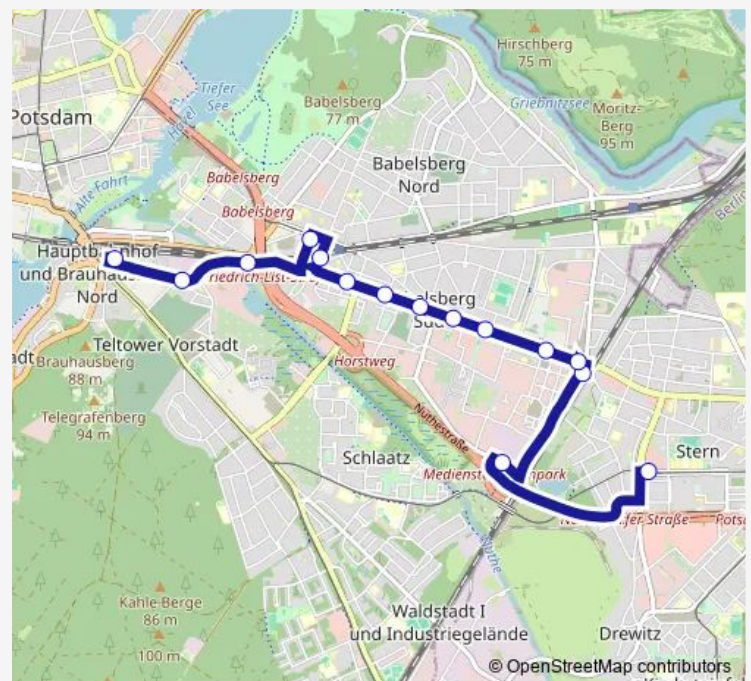

S Babelsberg/Schulstr.

Potsdam, Horstweg/Großbeerenstr.

Potsdam, Heinrich-von-Kleist-Str.

Potsdam, Am Findling/Willi-Frohwein-Platz

Potsdam, Eichenweg

Potsdam, Kleine Str.

Potsdam, Filmpark Babelsberg

Potsdam, Medienstadt Babelsberg Bhf

Route schedule

S Potsdam Hauptbahnhof — Potsdam, Johannes-Kepler-Platz

Monday	04:58-00:23 ⁺¹
Tuesday	04:58-00:23 ⁺¹
Wednesday	04:58-00:23 ⁺¹
Thursday	04:58-00:23 ⁺¹
Friday	04:58-00:23 ⁺¹
Saturday	05:38-00:23 ⁺¹
Sunday	05:38-00:23 ⁺¹

Route info

Direction: S Potsdam Hauptbahnhof

Stops: 20

Trip Duration: 0 hour 21 min

Direction

S Potsdam Hauptbahnhof — Potsdam, Johannes-Kepler-Platz

20 stops

[Open route schedule](#)

Route info

Direction: S Potsdam Hauptbahnhof

Stops: 20

Trip Duration: 0 hour 21 min

Direction

Potsdam, Johannes-Kepler-Platz — S Potsdam Hauptbahnhof

15 stops

[Open route schedule](#)