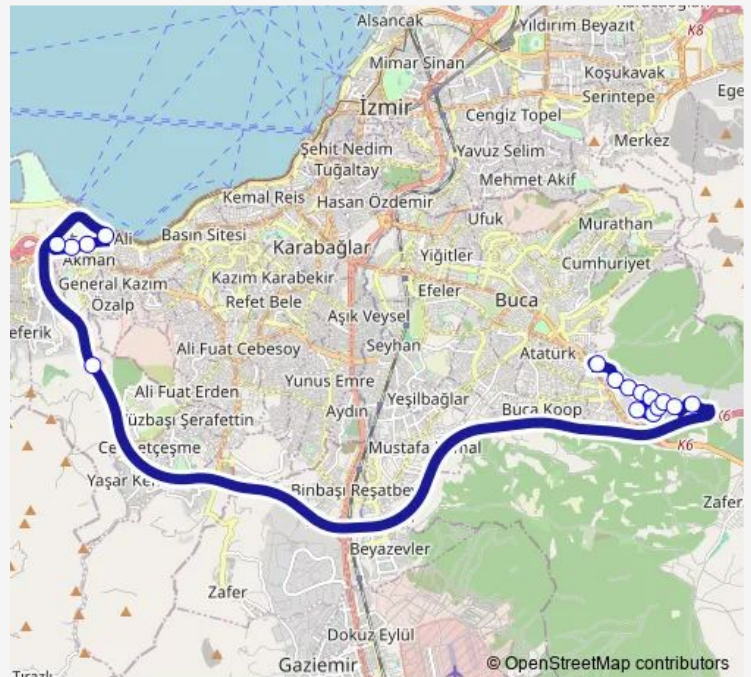

Monday 07:10-20:40

Tuesday 07:10-20:40

Wednesday 07:10-20:40

Thursday 07:10-20:40

Friday 07:10-20:40

Saturday —

Sunday 07:39-13:43

Route info

Direction: Tınaztepe

Stops: 16

Trip Duration: 0 hour 41 min

690 — Tınaztepe - F.Altay

BusMaps

Direction

Fahrettin Altay Aktarma Merkezi — Tınaztepe

13 stops

Monday	06:35-19:55
Tuesday	06:35-19:55
Wednesday	06:35-19:55
Thursday	06:35-19:55
Friday	06:35-19:55
Saturday	—
Sunday	07:00-13:04

Route info

Direction: Fahrettin Altay Aktarma Merkezi

Stops: 13

Trip Duration: 0 hour 40 min