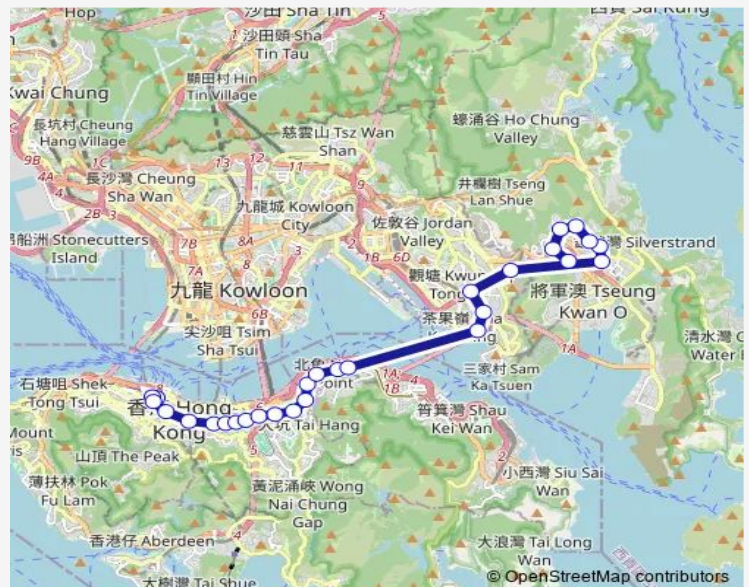

Route schedule

[Ctb] Hong Sing Garden|[Kmb+Ctb] Hong Sing Garden BUS Terminus/
Hong Sing Garden|[Kmb] Hong Sing Garden BUS Terminus — [Ctb] Central (Exchange Square)|[Kmb+Ctb] Exchange Square BUS Terminus/
Central (Exchange Square)

Stops: 28

Trip Duration: 1 hour 3 min

[Ctb] Verbena Heights, PO Hong Road[[Kmb+Ctb] Verbe-
na Heights/
Verbena Heights, PO Hong Road[[Kmb]
Verbena Heights

[Ctb] PO Hong Park, PO Hong Road[[Kmb+Ctb] PO Hong
Park/
Po Hong Park, PO Hong Road[[Kmb] PO Hong
Park