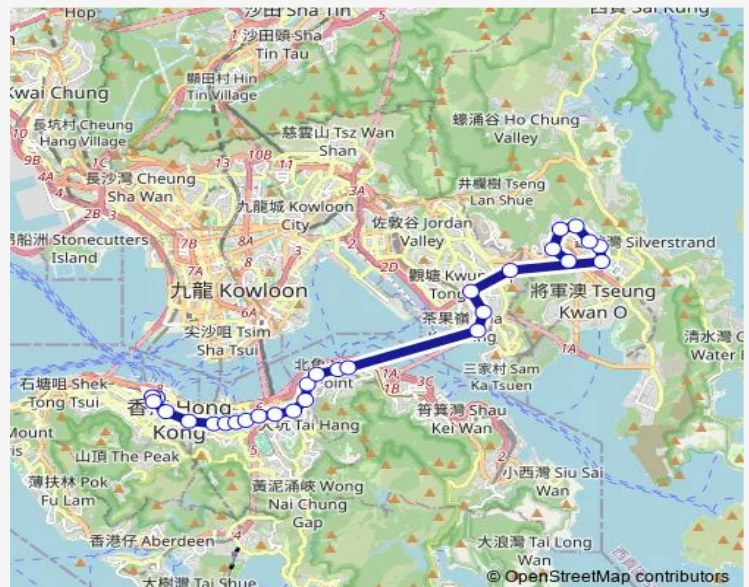

Route schedule

[Ctb] Hong Sing Garden[[Kmb+Ctb] Hong Sing Garden BUS Terminus/
Hong Sing Garden[[Kmb] Hong Sing Garden BUS Terminus — [Ctb] Central (Exchange Square)[[Kmb+Ctb] Exchange Square BUS Terminus/
Central (Exchange Square)

Stops: 28

Trip Duration: 1 hour 0 min

[Ctb] Verbena Heights, PO Hong Road[[Kmb+Ctb] Verbe-
na Heights/
Verbena Heights, PO Hong Road[[Kmb]
Verbena Heights

[Ctb] PO Hong Park, PO Hong Road[[Kmb+Ctb] PO Hong
Park/
Po Hong Park, PO Hong Road[[Kmb] PO Hong
Park