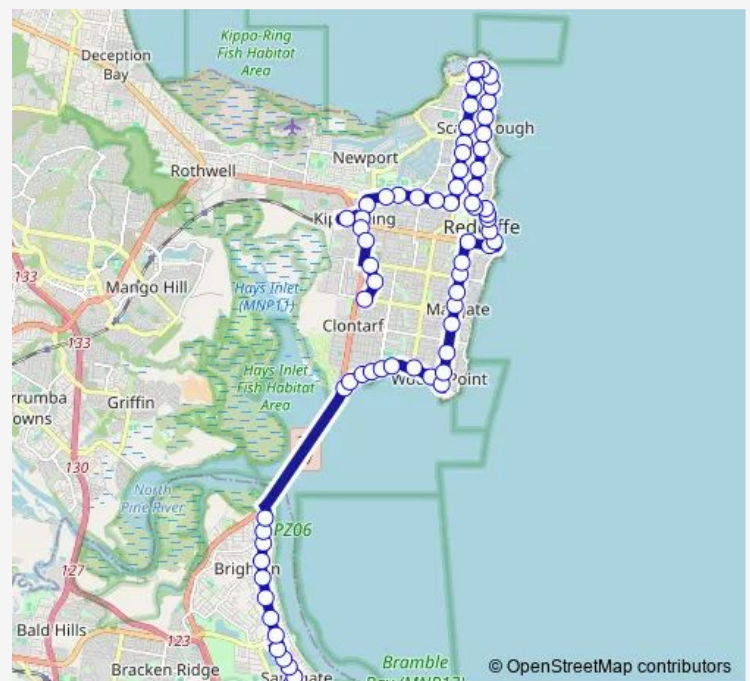

Scarborough Rd at Anderson Street

Scarborough Rd at Jeays Street

Scarborough Rd at Fifth Avenue

Fifth Ave at Moffatt Street

### Route schedule

Duffield Rd near Elizabeth Ave — Sandgate bus station, stop 2

Monday 04:37-22:39

Tuesday 04:37-22:39

Wednesday 04:37-22:39

Thursday 04:37-22:39

Friday 04:37-22:39

Saturday 06:01-22:09

### Route info

Direction: Duffield Rd near Elizabeth Ave

Stops: 66

Trip Duration: 1 hour 2 min

690 — Kippa-Ring - Sandgate via Redcliffe

Landsborough Ave at Warde Street

Landsborough Ave at Rock Street

Landsborough Ave at Kennedy Esplanade

## Route info

Direction: Sandgate bus station, stop 2

Stops: 68

Trip Duration: 0 hour 58 min

Oxley Ave at Langdon Park

Oxley Ave at Margate Shopping Centre

Oxley Ave at Mcculloch Avenue

Oxley Ave at Macdonnell Road