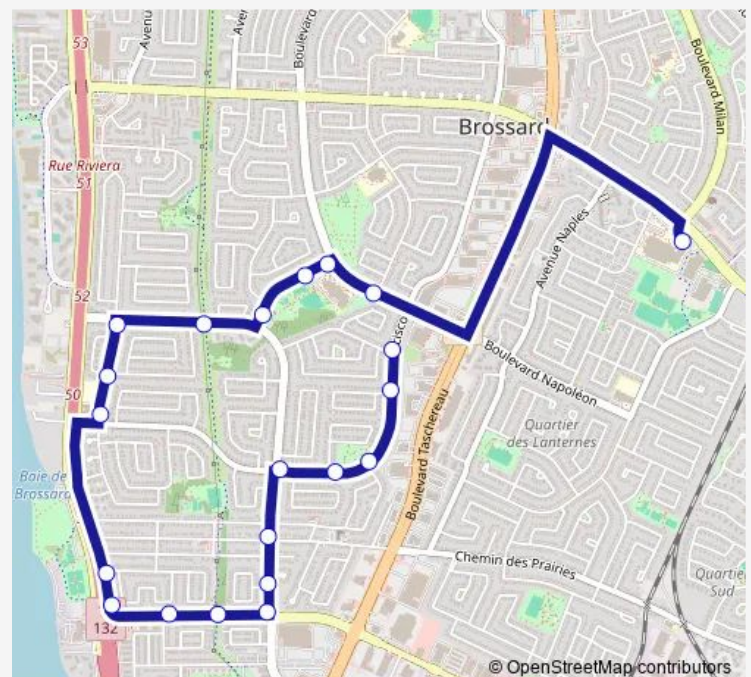

Thursday 08:40-08:41

Friday 08:40-08:41

Saturday —

Sunday —

Route info

Direction: San Francisco / Rimbaud

Stops: 21

Trip Duration: 0 hour 19 min

690 — École Antoine-Brossard

BusMaps

Direction

École Antoine-Brossard — Pelletier / Sartre

22 stops

[Open route schedule](#)

École Antoine-Brossard

Taschereau / Pelletier