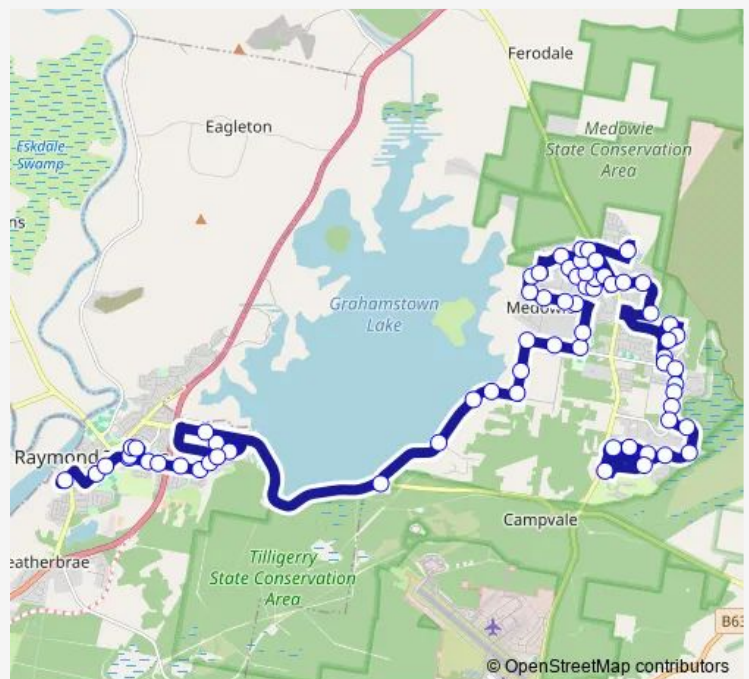

Benjamin Lee Dr Opp Lakeside Shopping Centre

Richardson Rd Before Halloran Way

Richardson Rd At Grahamstown Rd

Grahamstown Rd Opp Pastures Dr

Grahamstown Rd Opp Old Farm Rd

**Route schedule**

Raymond Terrace Primary School, Sturgeon St — South St After Championship Dr

Monday	15:10
Tuesday	15:10
Wednesday	15:10
Thursday	15:10
Friday	15:10
Saturday	—
Sunday	—

**Route info**

Direction: Raymond Terrace Primary School, Sturgeon St

Stops: 68

Trip Duration: 1 hour 10 min

Grahamstown Rd Opp 40