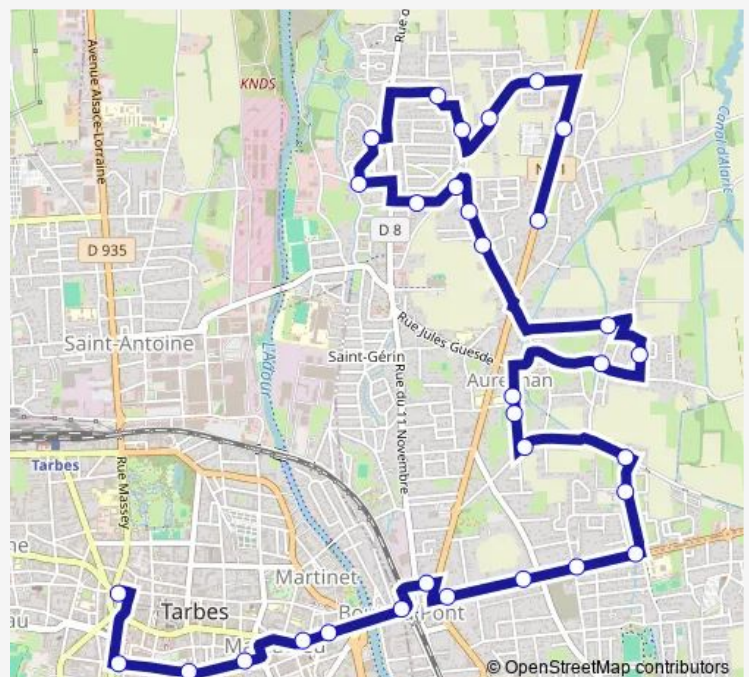

Route schedule

Aureilhan - Aubépine — Collège Paul Valéry

Monday 16:45

Tuesday 16:45

Wednesday —

Thursday 16:45

Friday 16:45

Saturday —

Sunday —

Route info

Direction: Aureilhan - Aubépine

Stops: 18

Trip Duration: 0 hour 17 min

T9 — Aureilhan - Aubépine <> Verdun

Direction

Collège Paul Valéry — Clairière